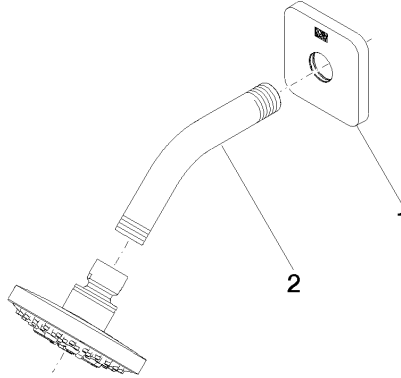

DORNBACHT YARRE Shower head - Chrome

28 504 832

- 180-210mm projection
- ball-joint pivotable through 30°
- normal flow
- with anti-scale system
- spray head Ø 100mm
- rosette Ø 55 mm
- 1/2" connection
- max. flow 7.6 l/min
- rosette Ø 55 mm
- WRAS 240202028

	Chrome	28 504 832-00
	Soft Black	28 504 832-69

Recommended miscellaneous

Concealed wall elbow - 35 085 970 90

DORNBRACHT YARRE Shower head - Chrome

28 504 832

mm [inches]

Flow rate chart

Certificates

LGA_28661.

WRAS_240202028.

DORNBACHT YARRE Shower head - Chrome

28 504 832

Spare parts list

No.	Item Number	Name	Quantity used	Delivery time
1	90 27 83 016 00-00	rosette	1	2
2	90 11 03 011 10-00	connection	1	2