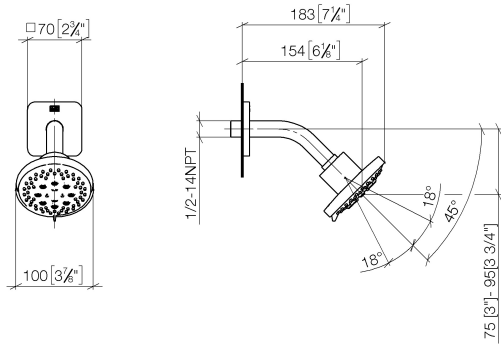

DORNBACHT YARRE Shower head - Chrome

28 504 832

- 180-210mm projection
- ball-joint pivotable through 30°
- normal flow
- with anti-scale system
- spray head Ø 100mm
- rosette Ø 55 mm
- 1/2" connection
- max. flow 7.6 l/min
- rosette Ø 55 mm
- WRAS 240202028

	Chrome	28 504 832-00
	Soft Black	28 504 832-69

Recommended miscellaneous

Concealed wall elbow - 35 085 970 90

DORNBRACHT YARRE Shower head - Chrome

28 504 832

mm [inches]

Flow rate chart

Certificates

LGA_28661.

WRAS_240202028.

DORNBACHT YARRE Shower head - Chrome

28 504 832

Spare parts list

No.	Item Number	Name	Quantity used	Delivery time
1	90 27 83 016 00-00	rosette	1	2
2	90 11 03 011 10-00	connection	1	2