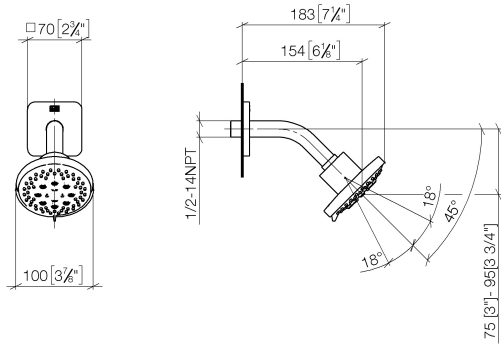

DORNBACHT YARRE Shower head - Soft Black

28 504 832

- 180-210mm projection
- ball-joint pivotable through 30°
- normal flow
- with anti-scale system
- spray head Ø 100mm
- rosette Ø 55 mm
- 1/2" connection
- max. flow 7.6 l/min
- rosette Ø 55 mm
- WRAS 240202028

	Soft Black	28 504 832-69
	Chrome	28 504 832-00

Recommended miscellaneous

Concealed wall elbow - 35 085 970 90

DORNBRACHT YARRE Shower head - Soft Black

28 504 832

mm [inches]

Flow rate chart

Certificates

LGA_28661.

WRAS_240202028.

DORNBACHT YARRE Shower head - Soft Black

28 504 832

Spare parts list

No.	Item Number	Name	Quantity used	Delivery time
1	90 27 83 016 00-69	rosette	1	2
2	90 11 03 011 10-69	connection	1	2