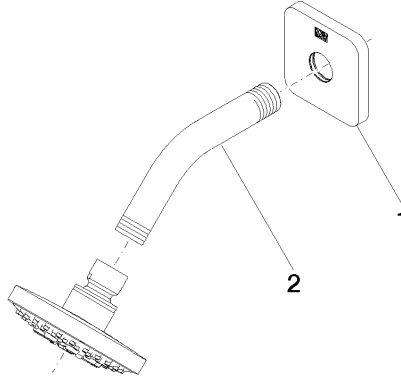

DORNBACHT YARRE Shower head - Soft Black

28 504 832

- 180-210mm projection
- ball-joint pivotable through 30°
- normal flow
- with anti-scale system
- spray head Ø 100mm
- rosette Ø 55 mm
- 1/2" connection
- max. flow 7.6 l/min
- rosette Ø 55 mm
- WRAS 240202028

	Soft Black	28 504 832-69
	Chrome	28 504 832-00

Recommended miscellaneous

Concealed wall elbow - 35 085 970 90

DORNBRACHT YARRE Shower head - Soft Black

28 504 832

mm [inches]

Flow rate chart

Certificates

LGA_28661.

WRAS_240202028.

DORNBACHT YARRE Shower head - Soft Black

28 504 832

Spare parts list

No.	Item Number	Name	Quantity used	Delivery time
1	90 27 83 016 00-69	rosette	1	2
2	90 11 03 011 10-69	connection	1	2