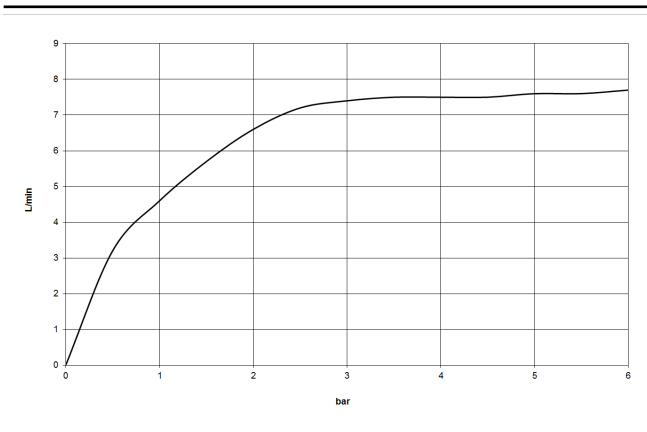

DORNBACHT YARRE Shower head - Soft Black

28 504 832

- 180-210mm projection
- ball-joint pivotable through 30°
- normal flow
- with anti-scale system
- spray head Ø 100mm
- rosette Ø 55 mm
- 1/2" connection
- max. flow 7.6 l/min
- rosette Ø 55 mm
- WRAS 240202028

	Soft Black	28 504 832-69
	Chrome	28 504 832-00

Recommended miscellaneous

Concealed wall elbow - 35 085 970 90

DORNBRACHT YARRE Shower head - Soft Black

28 504 832

mm [inches]

Flow rate chart

Certificates

LGA_28661.

WRAS_240202028.

DORNBACHT YARRE Shower head - Soft Black

28 504 832

Spare parts list

No.	Item Number	Name	Quantity used	Delivery time
1	90 27 83 016 00-69	rosette	1	2
2	90 11 03 011 10-69	connection	1	2