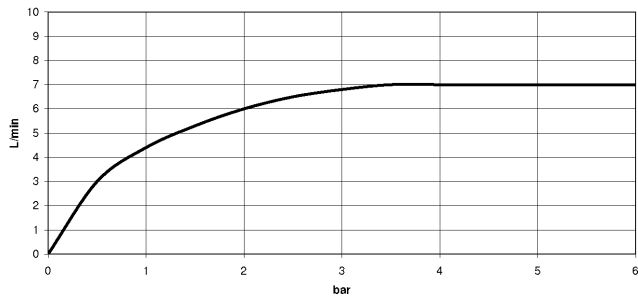

Shower head - Brushed Platinum

TARA

28 504 979

- 180-210mm projection
- ball-joint pivotable through 30°
- PURIFY RAIN, max. flow rate 7 l/min (at 3 bar)
- Function from: 6 l/min
- with anti-scale system
- spray head Ø 100mm
- rosette Ø 55 mm
- 1/2" connection

Recommended miscellaneous

- Concealed wall elbow -** 35 085 970 90
- max. recess depth 163 mm
 - min. recess depth 90 mm

28 504 979

mm [inches]

Flow rate chart

Certificates

DVGW_DW- LGA_19924.
6517DN0118.

28 504 979