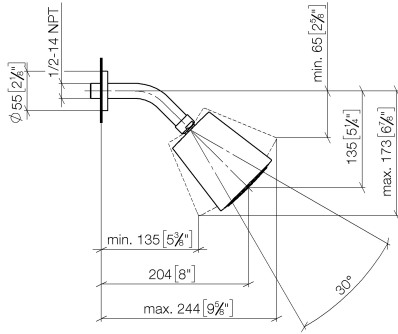

Shower head - Brushed Platinum

TARA

28 504 979

- 180-210mm projection
- ball-joint pivotable through 30°
- PURIFY RAIN, max. flow rate 7 l/min (at 3 bar)
- Function from: 6 l/min
- with anti-scale system
- spray head Ø 100mm
- rosette Ø 55 mm
- 1/2" connection

Fits: TARA, LISSÉ, VAIA, META

	Brushed Platinum	28 504 979-06
	Chrome	28 504 979-00
	Platinum	28 504 979-08
	Dark Chrome	28 504 979-19
	Light Gold	28 504 979-26
	Brushed Light Gold	28 504 979-27
	Brushed Durabrass (23kt Gold)	28 504 979-28
	Matte Black	28 504 979-33
	Brushed Bronze	28 504 979-42
	Brushed Champagne (22kt Gold)	28 504 979-46
	Champagne (22kt Gold)	28 504 979-47
	Brushed Chrome	28 504 979-93
	Brushed Dark Platinum	28 504 979-99

Recommended miscellaneous

- Concealed wall elbow -** 35 085 970 90
- max. recess depth 163 mm
 - min. recess depth 90 mm

28 504 979

mm [inches]

Flow rate chart

Certificates

DVGW_DW- LGA_19924.
6517DN0118.

28 504 979

Spare parts list

No.	Item Number	Name	Quantity used	Delivery time
1	09 27 22 003-06	rosette	1	10
2	90 14 10 026 00 90	seal	1	2
3	09 11 03 011-06	connection	1	10
4	90 14 20 002 00 90	seal	1	2
5	90 12 05 054 00-06	shower	1	10