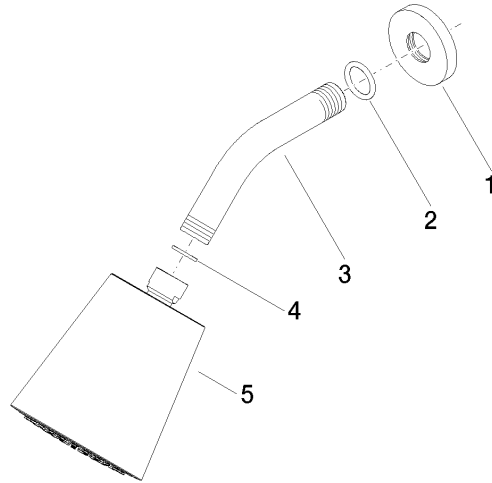

Shower head - Brushed Platinum

TARA

28 504 979

- 180-210mm projection
- ball-joint pivotable through 30°
- PURIFY RAIN, max. flow rate 7 l/min (at 3 bar)
- Function from: 6 l/min
- with anti-scale system
- spray head Ø 100mm
- rosette Ø 55 mm
- 1/2" connection

Recommended miscellaneous

- Concealed wall elbow -** 35 085 970 90
- max. recess depth 163 mm
 - min. recess depth 90 mm

28 504 979

mm [inches]

Flow rate chart

Certificates

DVGW_DW- LGA_19924.
6517DN0118.

28 504 979

Spare parts list

No.	Item Number	Name	Quantity used	Delivery time
1	09 27 22 003-06	rosette	1	10
2	90 14 10 026 00 90	seal	1	2
3	09 11 03 011-06	connection	1	10
4	90 14 20 002 00 90	seal	1	2
5	90 12 05 054 00-06	shower	1	10