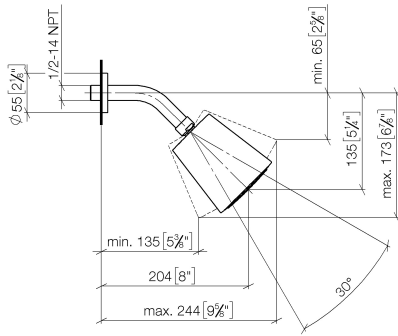

28 504 979

- 180-210mm projection
- ball-joint pivotable through 30°
- PURIFY RAIN, max. flow rate 7 l/min (at 3 bar)
- Function from: 6 l/min
- with anti-scale system
- spray head Ø 100mm
- rosette Ø 55 mm
- 1/2" connection

Fits: TARA, LISSÉ, VAIA, META

	Light Gold	28 504 979-26
	Chrome	28 504 979-00
	Brushed Platinum	28 504 979-06
	Platinum	28 504 979-08
	Dark Chrome	28 504 979-19
	Brushed Light Gold	28 504 979-27
	Brushed Durabrass (23kt Gold)	28 504 979-28
	Matte Black	28 504 979-33
	Brushed Bronze	28 504 979-42
	Brushed Champagne (22kt Gold)	28 504 979-46
	Champagne (22kt Gold)	28 504 979-47
	Brushed Chrome	28 504 979-93
	Brushed Dark Platinum	28 504 979-99

28 504 979

mm [inches]

Flow rate chart

Certificates

DVGW\_DW- LGA\_19924.  
6517DN0118.

28 504 979

Parts for other finishes can be found here: [Chrome](#)

### Spare parts list

No.	Item Number	Name	Quantity used	Delivery time
1	09 27 22 003-26	rosette	1	60
2	90 14 10 026 00 90	seal	1	2
3	09 11 03 011-26	connection	1	60
4	90 14 20 002 00 90	seal	1	2
5	90 12 05 054 00-26	shower	1	30