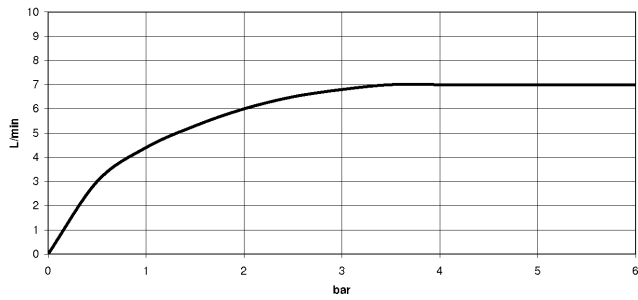

28 504 979

- 180-210mm projection
- ball-joint pivotable through 30°
- PURIFY RAIN, max. flow rate 7 l/min (at 3 bar)
- Function from: 6 l/min
- with anti-scale system
- spray head Ø 100mm
- rosette Ø 55 mm
- 1/2" connection

Fits: TARA, LISSÉ, VAIA, META

	Light Gold	28 504 979-26
	Chrome	28 504 979-00
	Brushed Platinum	28 504 979-06
	Platinum	28 504 979-08
	Dark Chrome	28 504 979-19
	Brushed Light Gold	28 504 979-27
	Brushed Durabrass (23kt Gold)	28 504 979-28
	Matte Black	28 504 979-33
	Brushed Bronze	28 504 979-42
	Brushed Champagne (22kt Gold)	28 504 979-46
	Champagne (22kt Gold)	28 504 979-47
	Brushed Chrome	28 504 979-93
	Brushed Dark Platinum	28 504 979-99

28 504 979

mm [inches]

Flow rate chart

Certificates

DVGW\_DW- LGA\_19924.  
6517DN0118.

28 504 979

Parts for other finishes can be found here: [Chrome](#)