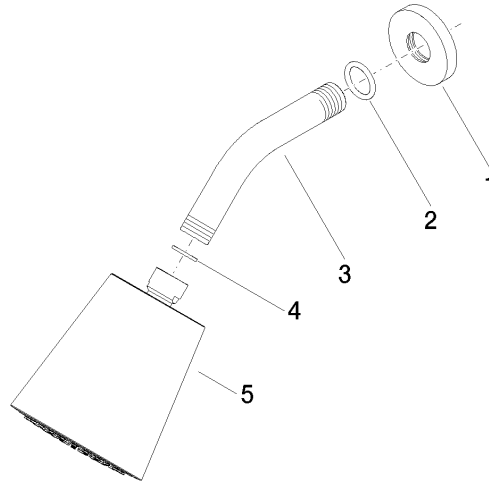

28 504 979

- 180-210mm projection
- ball-joint pivotable through 30°
- PURIFY RAIN, max. flow rate 7 l/min (at 3 bar)
- Function from: 6 l/min
- with anti-scale system
- spray head Ø 100mm
- rosette Ø 55 mm
- 1/2" connection

28 504 979

mm [inches]

Flow rate chart

Certificates

DVGW\_DW- LGA\_19924.  
6517DN0118.

28 504 979

Parts for other finishes can be found here: [Chrome](#)

### Spare parts list

No.	Item Number	Name	Quantity used	Delivery time
1	09 27 22 003-26	rosette	1	60
2	90 14 10 026 00 90	seal	1	2
3	09 11 03 011-26	connection	1	60
4	90 14 20 002 00 90	seal	1	2
5	90 12 05 054 00-26	shower	1	30