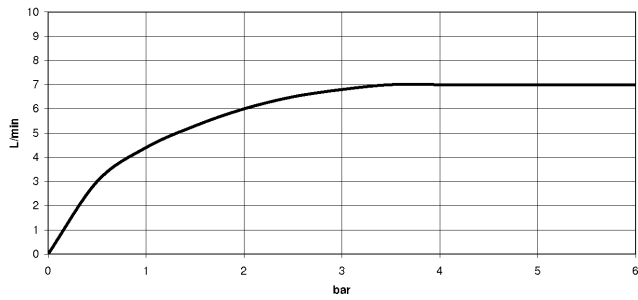

28 504 979

- 180-210mm projection
- ball-joint pivotable through 30°
- PURIFY RAIN, max. flow rate 7 l/min (at 3 bar)
- Function from: 6 l/min
- with anti-scale system
- spray head Ø 100mm
- rosette Ø 55 mm
- 1/2" connection

Fits: TARA, LISSÉ, VAIA, META

	Brushed Light Gold	28 504 979-27
	Chrome	28 504 979-00
	Brushed Platinum	28 504 979-06
	Platinum	28 504 979-08
	Dark Chrome	28 504 979-19
	Light Gold	28 504 979-26
	Brushed Durabronze (23kt Gold)	28 504 979-28
	Matte Black	28 504 979-33
	Brushed Bronze	28 504 979-42
	Brushed Champagne (22kt Gold)	28 504 979-46
	Champagne (22kt Gold)	28 504 979-47
	Brushed Chrome	28 504 979-93
	Brushed Dark Platinum	28 504 979-99

28 504 979

mm [inches]

Flow rate chart

Certificates

DVGW_DW- LGA_19924.
6517DN0118.

28 504 979

Parts for other finishes can be found here: [Chrome](#)

Spare parts list

No.	Item Number	Name	Quantity used	Delivery time
1	09 27 22 003-27	rosette	1	60
2	90 14 10 026 00 90	seal	1	2
3	09 11 03 011-27	connection	1	60
4	90 14 20 002 00 90	seal	1	2
5	90 12 05 054 00-27	shower	1	30