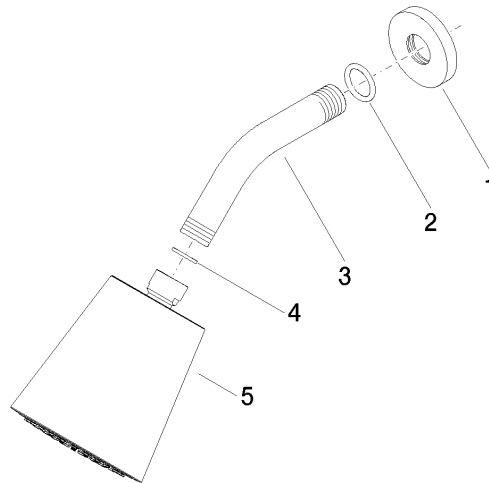

28 504 979

- 180-210mm projection
- ball-joint pivotable through 30°
- PURIFY RAIN, max. flow rate 7 l/min (at 3 bar)
- Function from: 6 l/min
- with anti-scale system
- spray head Ø 100mm
- rosette Ø 55 mm
- 1/2" connection

28 504 979

mm [inches]

Flow rate chart

Certificates

DVGW_DW- LGA_19924.
6517DN0118.

28 504 979

Parts for other finishes can be found here: [Chrome](#)

Spare parts list

No.	Item Number	Name	Quantity used	Delivery time
1	09 27 22 003-27	rosette	1	60
2	90 14 10 026 00 90	seal	1	2
3	09 11 03 011-27	connection	1	60
4	90 14 20 002 00 90	seal	1	2
5	90 12 05 054 00-27	shower	1	30