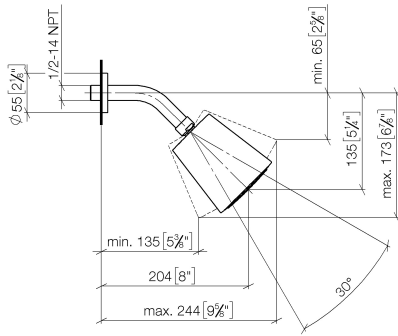

28 504 979

- 180-210mm projection
- ball-joint pivotable through 30°
- PURIFY RAIN, max. flow rate 7 l/min (at 3 bar)
- Function from: 6 l/min
- with anti-scale system
- spray head Ø 100mm
- rosette Ø 55 mm
- 1/2" connection

Fits: TARA, LISSÉ, VAIA, META

	Brushed Light Gold	28 504 979-27
	Chrome	28 504 979-00
	Brushed Platinum	28 504 979-06
	Platinum	28 504 979-08
	Dark Chrome	28 504 979-19
	Light Gold	28 504 979-26
	Brushed Durabronze (23kt Gold)	28 504 979-28
	Matte Black	28 504 979-33
	Brushed Bronze	28 504 979-42
	Brushed Champagne (22kt Gold)	28 504 979-46
	Champagne (22kt Gold)	28 504 979-47
	Brushed Chrome	28 504 979-93
	Brushed Dark Platinum	28 504 979-99

28 504 979

mm [inches]

Flow rate chart

Certificates

DVGW_DW- LGA_19924.
6517DN0118.

28 504 979

Parts for other finishes can be found here: [Chrome](#)

Spare parts list

No.	Item Number	Name	Quantity used	Delivery time
1	09 27 22 003-27	rosette	1	60
2	90 14 10 026 00 90	seal	1	2
3	09 11 03 011-27	connection	1	60
4	90 14 20 002 00 90	seal	1	2
5	90 12 05 054 00-27	shower	1	30