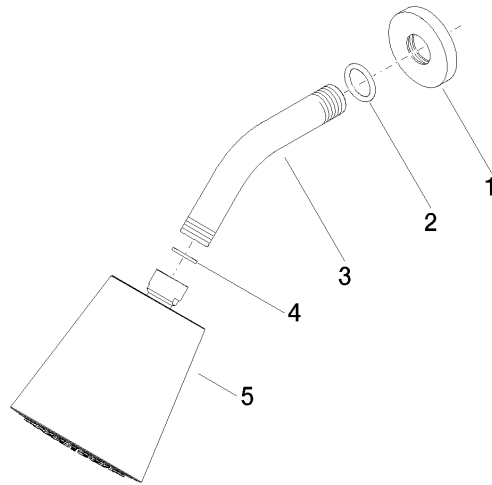

## Shower head - Brushed Durabronze (23kt Gold)

TARA

28 504 979

- 180-210mm projection
- ball-joint pivotable through 30°
- PURIFY RAIN, max. flow rate 7 l/min (at 3 bar)
- Function from: 6 l/min
- with anti-scale system
- spray head Ø 100mm
- rosette Ø 55 mm
- 1/2" connection

### Recommended miscellaneous

**Concealed wall elbow -**

- max. recess depth 163 mm
- min. recess depth 90 mm

35 085 970 90

28 504 979

mm [inches]

Flow rate chart

Certificates

### Spare parts list

No.	Item Number	Name	Quantity used	Delivery time
1	09 27 22 003-28	rosette	1	20
2	90 14 10 026 00 90	seal	1	2
3	09 11 03 011-28	connection	1	20
4	90 14 20 002 00 90	seal	1	2
5	90 12 05 054 00-28	shower	1	20