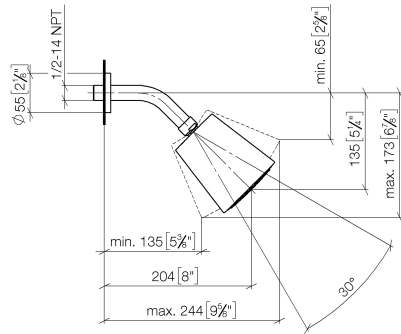

## Shower head - Brushed Durabronze (23kt Gold)

TARA

28 504 979

- 180-210mm projection
- ball-joint pivotable through 30°
- PURIFY RAIN, max. flow rate 7 l/min (at 3 bar)
- Function from: 6 l/min
- with anti-scale system
- spray head Ø 100mm
- rosette Ø 55 mm
- 1/2" connection

### Recommended miscellaneous

**Concealed wall elbow -**

- max. recess depth 163 mm
- min. recess depth 90 mm

35 085 970 90

28 504 979

mm [inches]

Flow rate chart

Certificates

### Spare parts list

No.	Item Number	Name	Quantity used	Delivery time
1	09 27 22 003-28	rosette	1	20
2	90 14 10 026 00 90	seal	1	2
3	09 11 03 011-28	connection	1	20
4	90 14 20 002 00 90	seal	1	2
5	90 12 05 054 00-28	shower	1	20