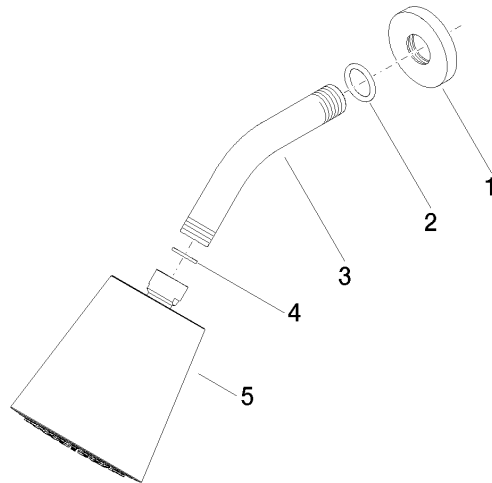

## Shower head - Champagne (22kt Gold)

TARA

28 504 979

- 180-210mm projection
- ball-joint pivotable through 30°
- PURIFY RAIN, max. flow rate 7 l/min (at 3 bar)
- Function from: 6 l/min
- with anti-scale system
- spray head Ø 100mm
- rosette Ø 55 mm
- 1/2" connection

### Recommended miscellaneous

- Concealed wall elbow -** 35 085 970 90
- max. recess depth 163 mm
  - min. recess depth 90 mm

28 504 979

mm [inches]

Flow rate chart

Certificates

DVGW\_DW- LGA\_19924.  
6517DN0118.

### Spare parts list

| No. | Item Number        | Name       | Quantity used | Delivery time |
|-----|--------------------|------------|---------------|---------------|
| 1   | 09 27 22 003-47    | rosette    | 1             | 60            |
| 2   | 90 14 10 026 00 90 | seal       | 1             | 2             |
| 3   | 09 11 03 011-47    | connection | 1             | 30            |
| 4   | 90 14 20 002 00 90 | seal       | 1             | 2             |
| 5   | 90 12 05 054 00-47 | shower     | 1             | 30            |