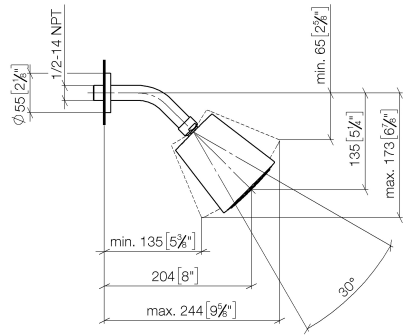

## Shower head - Champagne (22kt Gold)

TARA

28 504 979

- 180-210mm projection
- ball-joint pivotable through 30°
- PURIFY RAIN, max. flow rate 7 l/min (at 3 bar)
- Function from: 6 l/min
- with anti-scale system
- spray head Ø 100mm
- rosette Ø 55 mm
- 1/2" connection

Fits: TARA, LISSÉ, VAIA, META

|   |                                |               |
|---|--------------------------------|---------------|
|    | Champagne (22kt Gold)          | 28 504 979-47 |
|    | Chrome                         | 28 504 979-00 |
|    | Brushed Platinum               | 28 504 979-06 |
|    | Platinum                       | 28 504 979-08 |
|    | Dark Chrome                    | 28 504 979-19 |
|    | Light Gold                     | 28 504 979-26 |
|    | Brushed Light Gold             | 28 504 979-27 |
|    | Brushed Durabronze (23kt Gold) | 28 504 979-28 |
|    | Matte Black                    | 28 504 979-33 |
|  | Brushed Bronze                 | 28 504 979-42 |
|  | Brushed Champagne (22kt Gold)  | 28 504 979-46 |
|  | Brushed Chrome                 | 28 504 979-93 |
|  | Brushed Dark Platinum          | 28 504 979-99 |

### Recommended miscellaneous

- Concealed wall elbow -** 35 085 970 90
- max. recess depth 163 mm
  - min. recess depth 90 mm

28 504 979

mm [inches]

Flow rate chart

Certificates

DVGW\_DW- LGA\_19924.  
6517DN0118.

### Spare parts list

| No. | Item Number        | Name       | Quantity used | Delivery time |
|-----|--------------------|------------|---------------|---------------|
| 1   | 09 27 22 003-47    | rosette    | 1             | 60            |
| 2   | 90 14 10 026 00 90 | seal       | 1             | 2             |
| 3   | 09 11 03 011-47    | connection | 1             | 30            |
| 4   | 90 14 20 002 00 90 | seal       | 1             | 2             |
| 5   | 90 12 05 054 00-47 | shower     | 1             | 30            |