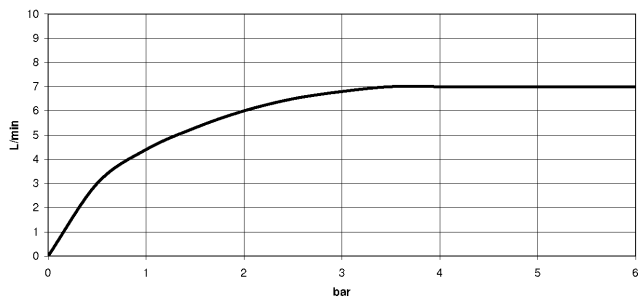

## Shower head - Champagne (22kt Gold)

TARA

28 504 979

- 180-210mm projection
- ball-joint pivotable through 30°
- PURIFY RAIN, max. flow rate 7 l/min (at 3 bar)
- Function from: 6 l/min
- with anti-scale system
- spray head Ø 100mm
- rosette Ø 55 mm
- 1/2" connection

### Recommended miscellaneous

- Concealed wall elbow -** 35 085 970 90
- max. recess depth 163 mm
  - min. recess depth 90 mm

28 504 979

mm [inches]

Flow rate chart

Certificates

DVGW\_DW- LGA\_19924.  
6517DN0118.