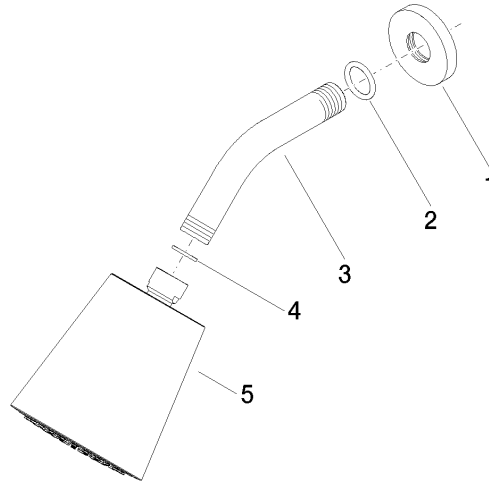

28 504 979

- 180-210mm projection
- ball-joint pivotable through 30°
- PURIFY RAIN, max. flow rate 7 l/min (at 3 bar)
- Function from: 6 l/min
- with anti-scale system
- spray head Ø 100mm
- rosette Ø 55 mm
- 1/2" connection

Fits: TARA, LISSÉ, VAIA, META

	Brushed Chrome	28 504 979-93
	Chrome	28 504 979-00
	Brushed Platinum	28 504 979-06
	Platinum	28 504 979-08
	Dark Chrome	28 504 979-19
	Light Gold	28 504 979-26
	Brushed Light Gold	28 504 979-27
	Brushed Durabronze (23kt Gold)	28 504 979-28
	Matte Black	28 504 979-33
	Brushed Bronze	28 504 979-42
	Brushed Champagne (22kt Gold)	28 504 979-46
	Champagne (22kt Gold)	28 504 979-47
	Brushed Dark Platinum	28 504 979-99

28 504 979

mm [inches]

Flow rate chart

Certificates

DVGW\_DW- LGA\_19924.  
6517DN0118.

28 504 979

Parts for other finishes can be found here: [Chrome](#)

### Spare parts list

No.	Item Number	Name	Quantity used	Delivery time
1	09 27 22 003-93	rosette	1	20
2	90 14 10 026 00 90	seal	1	2
3	09 11 03 011-93	connection	1	20
4	90 14 20 002 00 90	seal	1	2
5	90 12 05 054 00-93	shower	1	20