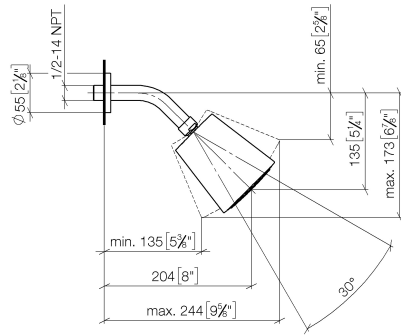

28 504 979

- 180-210mm projection
- ball-joint pivotable through 30°
- PURIFY RAIN, max. flow rate 7 l/min (at 3 bar)
- Function from: 6 l/min
- with anti-scale system
- spray head Ø 100mm
- rosette Ø 55 mm
- 1/2" connection

Fits: TARA, LISSÉ, VAIA, META

	Brushed Chrome	28 504 979-93
	Chrome	28 504 979-00
	Brushed Platinum	28 504 979-06
	Platinum	28 504 979-08
	Dark Chrome	28 504 979-19
	Light Gold	28 504 979-26
	Brushed Light Gold	28 504 979-27
	Brushed Durabronze (23kt Gold)	28 504 979-28
	Matte Black	28 504 979-33
	Brushed Bronze	28 504 979-42
	Brushed Champagne (22kt Gold)	28 504 979-46
	Champagne (22kt Gold)	28 504 979-47
	Brushed Dark Platinum	28 504 979-99

28 504 979

mm [inches]

Flow rate chart

Certificates

DVGW\_DW- LGA\_19924.  
6517DN0118.

28 504 979

Parts for other finishes can be found here: [Chrome](#)

### Spare parts list

No.	Item Number	Name	Quantity used	Delivery time
1	09 27 22 003-93	rosette	1	20
2	90 14 10 026 00 90	seal	1	2
3	09 11 03 011-93	connection	1	20
4	90 14 20 002 00 90	seal	1	2
5	90 12 05 054 00-93	shower	1	20