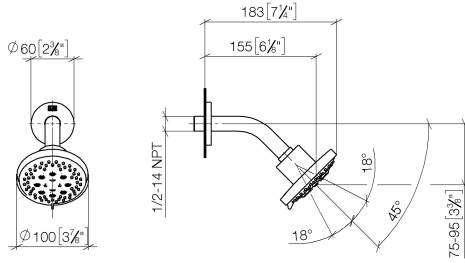

## Shower head - Brushed Platinum

TARA

28 505 979

- 155mm projection
- ball-joint pivotable through 18° (in any direction)
- Three or five settings: PURIFY RAIN, COMPACT SOFT FLOW, COMPACT AQUAPRESSURE FLOW, max. flow rate 7.6 l/min (at 3 bar)
- with anti-scale system
- spray head Ø 100mm
- rosette Ø 60 mm
- 1/2" connection
- Function from: 5.5 l/min
- WRAS 2201056

Fits: TARA, LISSÉ, VAIA, META

	Brushed Platinum	28 505 979-06
	Chrome	28 505 979-00
	Platinum	28 505 979-08
	Dark Chrome	28 505 979-19
	Light Gold	28 505 979-26
	Brushed Light Gold	28 505 979-27
	Brushed Durabrass (23kt Gold)	28 505 979-28
	Matte Black	28 505 979-33
	Brushed Bronze	28 505 979-42
	Brushed Champagne (22kt Gold)	28 505 979-46
	Champagne (22kt Gold)	28 505 979-47
	Brushed Chrome	28 505 979-93
	Brushed Dark Platinum	28 505 979-99

### Recommended miscellaneous

- Concealed wall elbow -** 35 085 970 90
- max. recess depth 163 mm
  - min. recess depth 90 mm

28 505 979

mm [inches]

Flow rate chart

Certificates

LGA\_28661.

WRAS\_2201056.

### Spare parts list

No.	Item Number	Name	Quantity used	Delivery time
1	09 27 22 045-06	rosette	1	10
2	90 14 10 026 00 90	seal	1	2
3	09 11 03 011-06	connection	1	10
4	90 14 20 002 00 90	seal	1	2
5	09 11 01 191-06	cover	1	10
6	90 12 05 055 00-06	shower	1	10