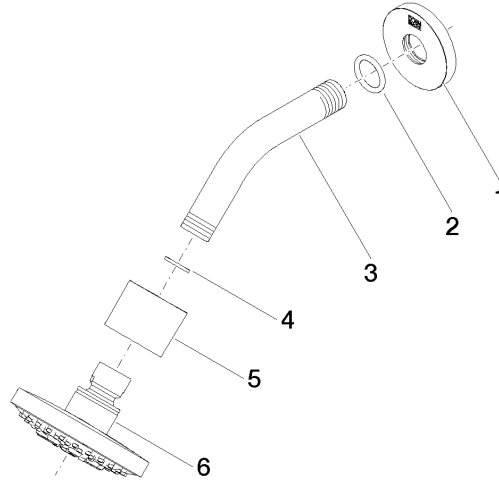

## Shower head - Brushed Platinum

TARA

28 505 979

- 155mm projection
- ball-joint pivotable through 18° (in any direction)
- Three or five settings: PURIFY RAIN, COMPACT SOFT FLOW, COMPACT AQUAPRESSURE FLOW, max. flow rate 7.6 l/min (at 3 bar)
- with anti-scale system
- spray head Ø 100mm
- rosette Ø 60 mm
- 1/2" connection
- Function from: 5.5 l/min
- WRAS 2201056

### Recommended miscellaneous

- Concealed wall elbow -** 35 085 970 90
- max. recess depth 163 mm
  - min. recess depth 90 mm

28 505 979

mm [inches]

Flow rate chart

Certificates

LGA\_28661.

WRAS\_2201056.

### Spare parts list

No.	Item Number	Name	Quantity used	Delivery time
1	09 27 22 045-06	rosette	1	10
2	90 14 10 026 00 90	seal	1	2
3	09 11 03 011-06	connection	1	10
4	90 14 20 002 00 90	seal	1	2
5	09 11 01 191-06	cover	1	10
6	90 12 05 055 00-06	shower	1	10