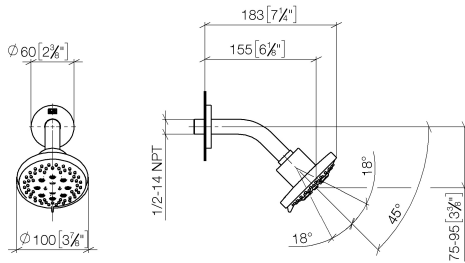

## Shower head - Platinum

TARA

28 505 979

- 155mm projection
- ball-joint pivotable through 18° (in any direction)
- Three or five settings: PURIFY RAIN, COMPACT SOFT FLOW, COMPACT AQUAPRESSURE FLOW, max. flow rate 7.6 l/min (at 3 bar)
- with anti-scale system
- spray head Ø 100mm
- rosette Ø 60 mm
- 1/2" connection
- Function from: 5.5 l/min
- WRAS 2201056

Fits: TARA, LISSÉ, VAIA, META

	Platinum	28 505 979-08
	Chrome	28 505 979-00
	Brushed Platinum	28 505 979-06
	Dark Chrome	28 505 979-19
	Light Gold	28 505 979-26
	Brushed Light Gold	28 505 979-27
	Brushed Durabronze (23kt Gold)	28 505 979-28
	Matte Black	28 505 979-33
	Brushed Bronze	28 505 979-42
	Brushed Champagne (22kt Gold)	28 505 979-46
	Champagne (22kt Gold)	28 505 979-47
	Brushed Chrome	28 505 979-93
	Brushed Dark Platinum	28 505 979-99

### Recommended miscellaneous

- Concealed wall elbow -** 35 085 970 90
- max. recess depth 163 mm
  - min. recess depth 90 mm

28 505 979

mm [inches]

Flow rate chart

Certificates

LGA\_28661.

WRAS\_2201056.

### Spare parts list

No.	Item Number	Name	Quantity used	Delivery time
1	09 27 22 045-08	rosette	1	40
2	90 14 10 026 00 90	seal	1	2
3	09 11 03 011-08	connection	1	40
4	90 14 20 002 00 90	seal	1	2
5	09 11 01 191-08	cover	1	40
6	90 12 05 055 00-08	shower	1	40