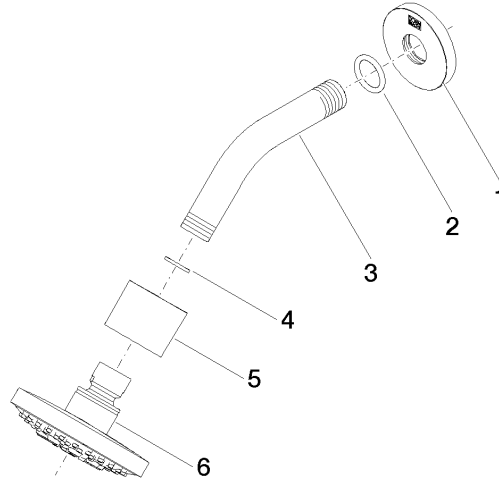

## Shower head - Platinum

TARA

28 505 979

- 155mm projection
- ball-joint pivotable through 18° (in any direction)
- Three or five settings: PURIFY RAIN, COMPACT SOFT FLOW, COMPACT AQUAPRESSURE FLOW, max. flow rate 7.6 l/min (at 3 bar)
- with anti-scale system
- spray head Ø 100mm
- rosette Ø 60 mm
- 1/2" connection
- Function from: 5.5 l/min
- WRAS 2201056

### Recommended miscellaneous

- Concealed wall elbow -** 35 085 970 90
- max. recess depth 163 mm
  - min. recess depth 90 mm

28 505 979

mm [inches]

Flow rate chart

Certificates

LGA\_28661.

WRAS\_2201056.

### Spare parts list

No.	Item Number	Name	Quantity used	Delivery time
1	09 27 22 045-08	rosette	1	40
2	90 14 10 026 00 90	seal	1	2
3	09 11 03 011-08	connection	1	40
4	90 14 20 002 00 90	seal	1	2
5	09 11 01 191-08	cover	1	40
6	90 12 05 055 00-08	shower	1	40