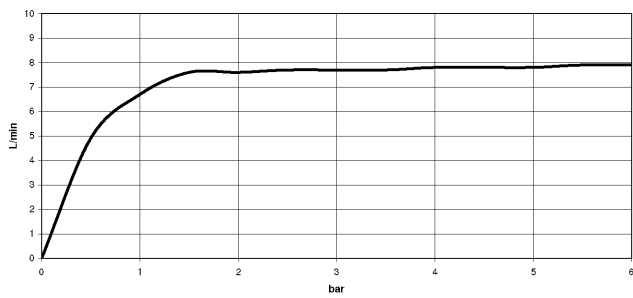

## Shower head - Platinum

TARA

28 505 979

- 155mm projection
- ball-joint pivotable through 18° (in any direction)
- Three or five settings: PURIFY RAIN, COMPACT SOFT FLOW, COMPACT AQUAPRESSURE FLOW, max. flow rate 7.6 l/min (at 3 bar)
- with anti-scale system
- spray head Ø 100mm
- rosette Ø 60 mm
- 1/2" connection
- Function from: 5.5 l/min
- WRAS 2201056

### Recommended miscellaneous

- Concealed wall elbow -** 35 085 970 90
- max. recess depth 163 mm
  - min. recess depth 90 mm

28 505 979

mm [inches]

Flow rate chart

Certificates

LGA\_28661.

WRAS\_2201056.