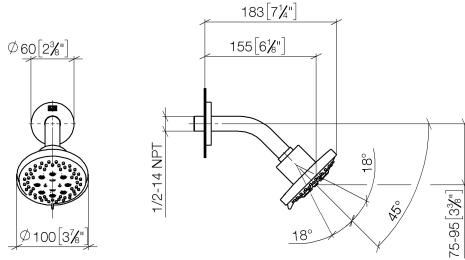

**Shower head - Matte White**

TARA

28 505 979

- 155mm projection
- ball-joint pivotable through 18° (in any direction)
- Three or five settings: PURIFY RAIN, COMPACT SOFT FLOW, COMPACT AQUAPRESSURE FLOW, max. flow rate 7.6 l/min (at 3 bar)
- with anti-scale system
- spray head Ø 100mm
- rosette Ø 60 mm
- 1/2" connection
- Function from: 5.5 l/min
- WRAS 2201056

Fits: TARA, LISSÉ, VAIA, META

	Matte White	28 505 979-10
	Chrome	28 505 979-00
	Brushed Platinum	28 505 979-06
	Platinum	28 505 979-08
	Dark Chrome	28 505 979-19
	Light Gold	28 505 979-26
	Brushed Light Gold	28 505 979-27
	Brushed Durabronze (23kt Gold)	28 505 979-28
	Matte Black	28 505 979-33
	Brushed Bronze	28 505 979-42
	Brushed Champagne (22kt Gold)	28 505 979-46
	Champagne (22kt Gold)	28 505 979-47
	Brushed Chrome	28 505 979-93
	Brushed Dark Platinum	28 505 979-99

**Recommended miscellaneous**

- Concealed wall elbow -** 35 085 970 90
- max. recess depth 163 mm
  - min. recess depth 90 mm

28 505 979

mm [inches]

Flow rate chart

Codes & Standards

DIN 4109

ISO 3822

## Shower head - Matte White

---

TARA

28 505 979