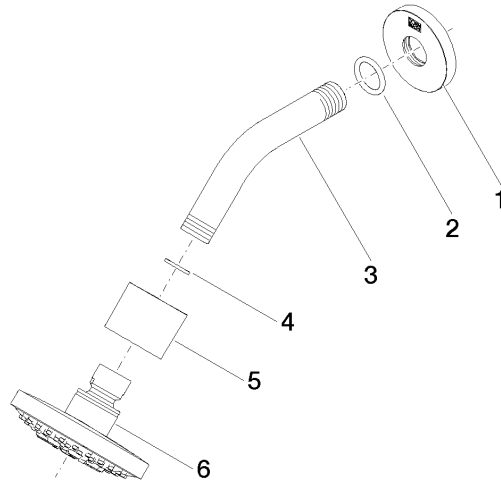

**Shower head - Light Gold**

TARA

28 505 979

- 155mm projection
- ball-joint pivotable through 18° (in any direction)
- Three or five settings: PURIFY RAIN, COMPACT SOFT FLOW, COMPACT AQUAPRESSURE FLOW, max. flow rate 7.6 l/min (at 3 bar)
- with anti-scale system
- spray head Ø 100mm
- rosette Ø 60 mm
- 1/2" connection
- Function from: 5.5 l/min
- WRAS

**Recommended miscellaneous**

- Concealed wall elbow -** 35 085 970 90
- min. recess depth 90 mm
  - max. recess depth 163 mm

28 505 979

mm [inches]

Flow rate chart

Certificates

LGA\_28661.

28 505 979

Spare parts list

No.	Item Number	Name	Quantity used	Delivery time
1	09 27 22 045-26	rosette	1	60
2	90 14 10 026 00 90	seal	1	2
3	09 11 03 011-26	connection	1	60
4	90 14 20 002 00 90	seal	1	2
5	09 11 01 191-26	cover	1	60
6	90 12 05 055 00-26	shower	1	30