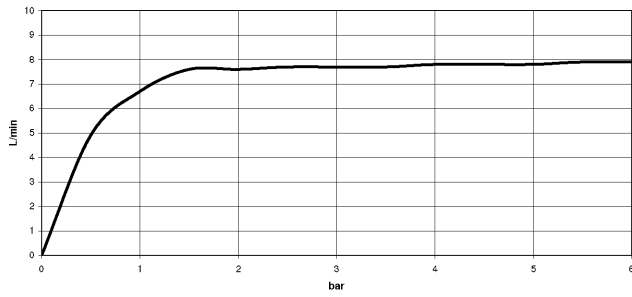

**Shower head - Light Gold**

TARA

28 505 979

- 155mm projection
- ball-joint pivotable through 18° (in any direction)
- Three or five settings: PURIFY RAIN, COMPACT SOFT FLOW, COMPACT AQUAPRESSURE FLOW, max. flow rate 7.6 l/min (at 3 bar)
- with anti-scale system
- spray head Ø 100mm
- rosette Ø 60 mm
- 1/2" connection
- Function from: 5.5 l/min
- WRAS

**Recommended miscellaneous**

- Concealed wall elbow -** 35 085 970 90
- min. recess depth 90 mm
  - max. recess depth 163 mm

28 505 979

mm [inches]

Flow rate chart

Certificates

LGA\_28661.

28 505 979