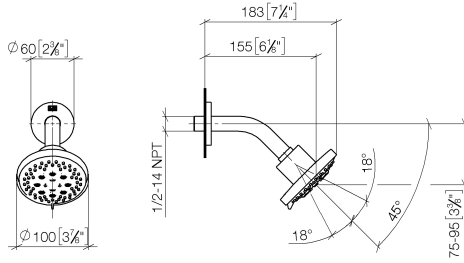

**Shower head - Light Gold**

TARA

28 505 979

- 155mm projection
- ball-joint pivotable through 18° (in any direction)
- Three or five settings: PURIFY RAIN, COMPACT SOFT FLOW, COMPACT AQUAPRESSURE FLOW, max. flow rate 7.6 l/min (at 3 bar)
- with anti-scale system
- spray head Ø 100mm
- rosette Ø 60 mm
- 1/2" connection
- Function from: 5.5 l/min
- WRAS

Fits: TARA, LISSÉ, VAIA, META

	Light Gold	28 505 979-26
	Chrome	28 505 979-00
	Brushed Platinum	28 505 979-06
	Platinum	28 505 979-08
	Dark Chrome	28 505 979-19
	Brushed Light Gold	28 505 979-27
	Brushed Durabrass (23kt Gold)	28 505 979-28
	Matte Black	28 505 979-33
	Brushed Bronze	28 505 979-42
	Brushed Champagne (22kt Gold)	28 505 979-46
	Champagne (22kt Gold)	28 505 979-47
	Brushed Chrome	28 505 979-93
	Brushed Dark Platinum	28 505 979-99

**Recommended miscellaneous**

- Concealed wall elbow -** 35 085 970 90
- min. recess depth 90 mm
  - max. recess depth 163 mm

28 505 979

mm [inches]

Flow rate chart

Certificates

LGA\_28661.

28 505 979

Spare parts list

No.	Item Number	Name	Quantity used	Delivery time
1	09 27 22 045-26	rosette	1	60
2	90 14 10 026 00 90	seal	1	2
3	09 11 03 011-26	connection	1	60
4	90 14 20 002 00 90	seal	1	2
5	09 11 01 191-26	cover	1	60
6	90 12 05 055 00-26	shower	1	30