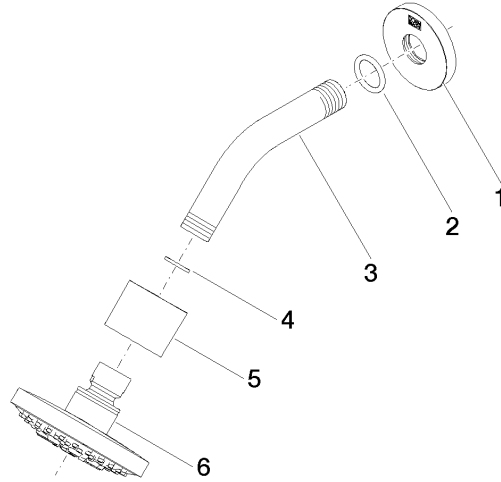

## Shower head - Brushed Light Gold

TARA

28 505 979

- 155mm projection
- ball-joint pivotable through 18° (in any direction)
- Three or five settings: PURIFY RAIN, COMPACT SOFT FLOW, COMPACT AQUAPRESSURE FLOW, max. flow rate 7.6 l/min (at 3 bar)
- with anti-scale system
- spray head Ø 100mm
- rosette Ø 60 mm
- 1/2" connection
- Function from: 5.5 l/min
- WRAS

### Recommended miscellaneous

- Concealed wall elbow -** 35 085 970 90
- min. recess depth 90 mm
  - max. recess depth 163 mm

28 505 979

mm [inches]

Flow rate chart

Certificates

LGA\_28661.

28 505 979

### Spare parts list

No.	Item Number	Name	Quantity used	Delivery time
1	09 27 22 045-27	rosette	1	60
2	90 14 10 026 00 90	seal	1	2
3	09 11 03 011-27	connection	1	60
4	90 14 20 002 00 90	seal	1	2
5	09 11 01 191-27	cover	1	60
6	90 12 05 055 00-27	shower	1	30