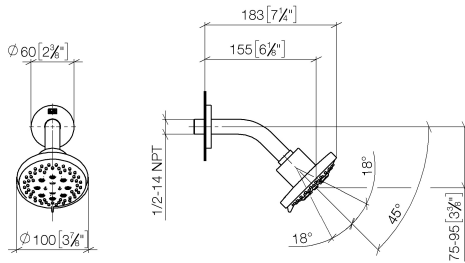

## Shower head - Brushed Light Gold

TARA

28 505 979

- 155mm projection
- ball-joint pivotable through 18° (in any direction)
- Three or five settings: PURIFY RAIN, COMPACT SOFT FLOW, COMPACT AQUAPRESSURE FLOW, max. flow rate 7.6 l/min (at 3 bar)
- with anti-scale system
- spray head Ø 100mm
- rosette Ø 60 mm
- 1/2" connection
- Function from: 5.5 l/min
- WRAS

Fits: TARA, LISSÉ, VAIA, META

	Brushed Light Gold	28 505 979-27
	Chrome	28 505 979-00
	Brushed Platinum	28 505 979-06
	Platinum	28 505 979-08
	Dark Chrome	28 505 979-19
	Light Gold	28 505 979-26
	Brushed Durabronze (23kt Gold)	28 505 979-28
	Matte Black	28 505 979-33
	Brushed Bronze	28 505 979-42
	Brushed Champagne (22kt Gold)	28 505 979-46
	Champagne (22kt Gold)	28 505 979-47
	Brushed Chrome	28 505 979-93
	Brushed Dark Platinum	28 505 979-99

### Recommended miscellaneous

- Concealed wall elbow -** 35 085 970 90
- min. recess depth 90 mm
  - max. recess depth 163 mm

28 505 979

mm [inches]

Flow rate chart

Certificates

LGA\_28661.

28 505 979

### Spare parts list

No.	Item Number	Name	Quantity used	Delivery time
1	09 27 22 045-27	rosette	1	60
2	90 14 10 026 00 90	seal	1	2
3	09 11 03 011-27	connection	1	60
4	90 14 20 002 00 90	seal	1	2
5	09 11 01 191-27	cover	1	60
6	90 12 05 055 00-27	shower	1	30