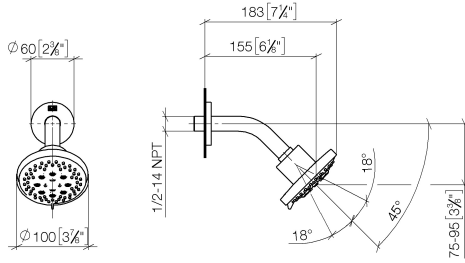

Shower head - Brushed Durabronze (23kt Gold)

TARA

28 505 979

Fits: TARA, LISSÉ, VAIA, META

- 155mm projection
- ball-joint pivotable through 18° (in any direction)
- Three or five settings: PURIFY RAIN, COMPACT SOFT FLOW, COMPACT AQUAPRESSURE FLOW, max. flow rate 7.6 l/min (at 3 bar)
- with anti-scale system
- spray head Ø 100mm
- rosette Ø 60 mm
- 1/2" connection
- Function from: 5.5 l/min
- WRAS 2201056

Recommended miscellaneous

Concealed wall elbow -

- max. recess depth 163 mm
- min. recess depth 90 mm

35 085 970 90

28 505 979

mm [inches]

Flow rate chart

Certificates

LGA_28661.

WRAS_2201056.

28 505 979

Spare parts list

No.	Item Number	Name	Quantity used	Delivery time
1	09 27 22 045-28	rosette	1	20
2	90 14 10 026 00 90	seal	1	2
3	09 11 03 011-28	connection	1	20
4	90 14 20 002 00 90	seal	1	2
5	09 11 01 191-28	cover	1	20
6	90 12 05 055 00-28	shower	1	20