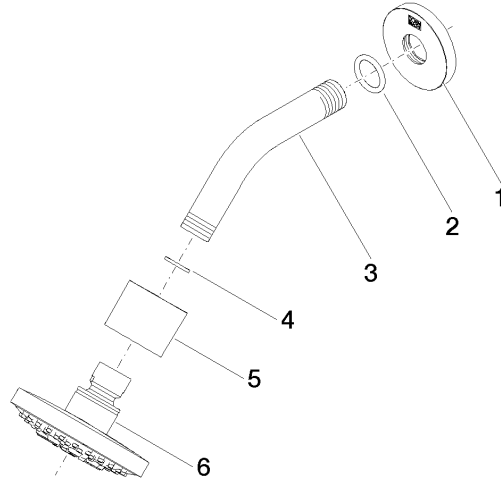

Shower head - Brushed Durabronze (23kt Gold)

TARA

28 505 979

Fits: TARA, LISSÉ, VAIA, META

- 155mm projection
- ball-joint pivotable through 18° (in any direction)
- Three or five settings: PURIFY RAIN, COMPACT SOFT FLOW, COMPACT AQUAPRESSURE FLOW, max. flow rate 7.6 l/min (at 3 bar)
- with anti-scale system
- spray head Ø 100mm
- rosette Ø 60 mm
- 1/2" connection
- Function from: 5.5 l/min
- WRAS 2201056

Recommended miscellaneous

Concealed wall elbow -

- max. recess depth 163 mm
- min. recess depth 90 mm

35 085 970 90

28 505 979

mm [inches]

Flow rate chart

Certificates

LGA_28661.

WRAS_2201056.

28 505 979

Spare parts list

No.	Item Number	Name	Quantity used	Delivery time
1	09 27 22 045-28	rosette	1	20
2	90 14 10 026 00 90	seal	1	2
3	09 11 03 011-28	connection	1	20
4	90 14 20 002 00 90	seal	1	2
5	09 11 01 191-28	cover	1	20
6	90 12 05 055 00-28	shower	1	20