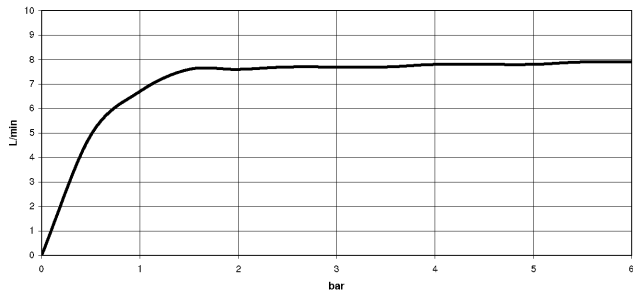

Shower head - Brushed Durabronze (23kt Gold)

TARA

28 505 979

Fits: TARA, LISSÉ, VAIA, META

- 155mm projection
- ball-joint pivotable through 18° (in any direction)
- Three or five settings: PURIFY RAIN, COMPACT SOFT FLOW, COMPACT AQUAPRESSURE FLOW, max. flow rate 7.6 l/min (at 3 bar)
- with anti-scale system
- spray head Ø 100mm
- rosette Ø 60 mm
- 1/2" connection
- Function from: 5.5 l/min
- WRAS 2201056

Recommended miscellaneous

Concealed wall elbow -

- max. recess depth 163 mm
- min. recess depth 90 mm

35 085 970 90

28 505 979

mm [inches]

Flow rate chart

Certificates