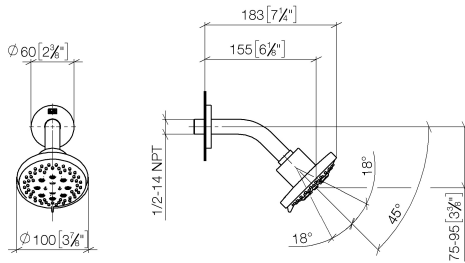

28 505 979

- 155mm projection
- ball-joint pivotable through 18° (in any direction)
- Three or five settings: PURIFY RAIN, COMPACT SOFT FLOW, COMPACT AQUAPRESSURE FLOW, max. flow rate 7.6 l/min (at 3 bar)
- with anti-scale system
- spray head Ø 100mm
- rosette Ø 60 mm
- 1/2" connection
- Function from: 5.5 l/min
- WRAS 2201056

Fits: TARA, LISSÉ, VAIA, META

	Matte Black	28 505 979-33
	Chrome	28 505 979-00
	Brushed Platinum	28 505 979-06
	Platinum	28 505 979-08
	Dark Chrome	28 505 979-19
	Light Gold	28 505 979-26
	Brushed Light Gold	28 505 979-27
	Brushed Durabronze (23kt Gold)	28 505 979-28
	Brushed Bronze	28 505 979-42
	Brushed Champagne (22kt Gold)	28 505 979-46
	Champagne (22kt Gold)	28 505 979-47
	Brushed Chrome	28 505 979-93
	Brushed Dark Platinum	28 505 979-99

Recommended miscellaneous

- Concealed wall elbow -** 35 085 970 90
- max. recess depth 163 mm
 - min. recess depth 90 mm

28 505 979

mm [inches]

Flow rate chart

Certificates

LGA_28661.

WRAS_2201056.

28 505 979

Spare parts list

No.	Item Number	Name	Quantity used	Delivery time
1	09 27 22 045-33	rosette	1	30
2	90 14 10 026 00 90	seal	1	2
3	09 11 03 011-33	connection	1	30
4	90 14 20 002 00 90	seal	1	2
5	09 11 01 191-33	cover	1	30
6	90 12 05 055 00-33	shower	1	30