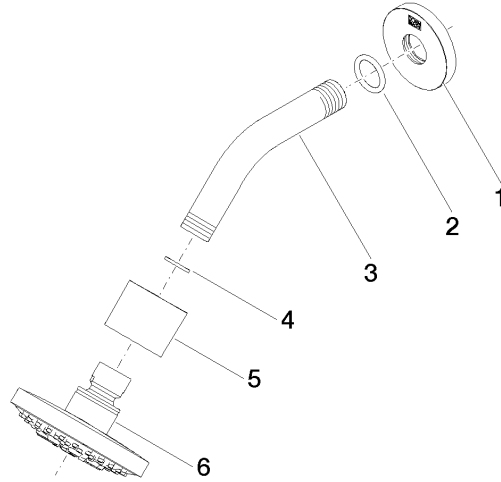

28 505 979

- 155mm projection
- ball-joint pivotable through 18° (in any direction)
- Three or five settings: PURIFY RAIN, COMPACT SOFT FLOW, COMPACT AQUAPRESSURE FLOW, max. flow rate 7.6 l/min (at 3 bar)
- with anti-scale system
- spray head Ø 100mm
- rosette Ø 60 mm
- 1/2" connection
- Function from: 5.5 l/min
- WRAS 2201056

Recommended miscellaneous

- Concealed wall elbow -** 35 085 970 90
- max. recess depth 163 mm
 - min. recess depth 90 mm

28 505 979

mm [inches]

Flow rate chart

Certificates

LGA_28661.

WRAS_2201056.

28 505 979

Spare parts list

No.	Item Number	Name	Quantity used	Delivery time
1	09 27 22 045-33	rosette	1	30
2	90 14 10 026 00 90	seal	1	2
3	09 11 03 011-33	connection	1	30
4	90 14 20 002 00 90	seal	1	2
5	09 11 01 191-33	cover	1	30
6	90 12 05 055 00-33	shower	1	30