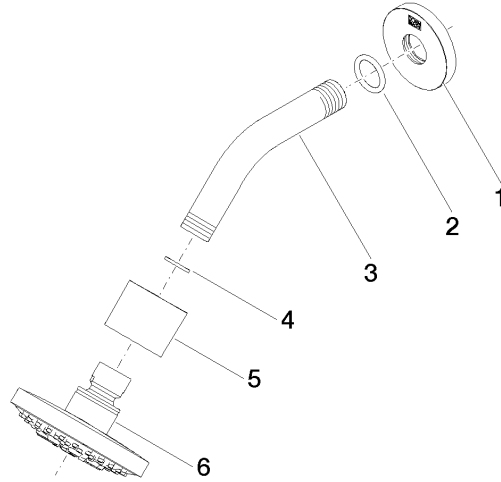

## Shower head - Brushed Bronze

TARA

28 505 979

Fits: TARA, LISSÉ, VAIA, META

- 155mm projection
- ball-joint pivotable through 18° (in any direction)
- Three or five settings: PURIFY RAIN, COMPACT SOFT FLOW, COMPACT AQUAPRESSURE FLOW, max. flow rate 7.6 l/min (at 3 bar)
- with anti-scale system
- spray head Ø 100mm
- rosette Ø 60 mm
- 1/2" connection
- Function from: 5.5 l/min
- WRAS 2201056

### Recommended miscellaneous

- Concealed wall elbow -** 35 085 970 90
- min. recess depth 90 mm
  - max. recess depth 163 mm

28 505 979

mm [inches]

Flow rate chart

Certificates

LGA\_28661.

28 505 979

### Spare parts list

No.	Item Number	Name	Quantity used	Delivery time
1	09 27 22 045-42	rosette	1	60
2	90 14 10 026 00 90	seal	1	2
3	09 11 03 011-42	connection	1	60
4	90 14 20 002 00 90	seal	1	2
5	09 11 01 191-42	cover	1	60
6	90 12 05 055 00-42	shower	1	30