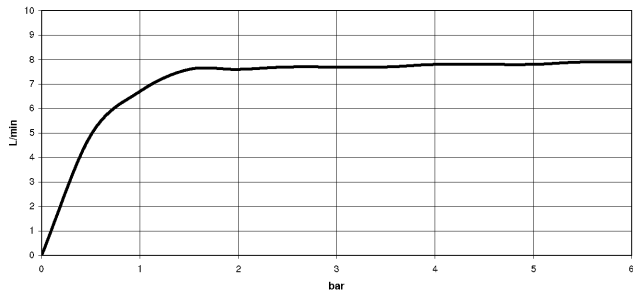

## Shower head - Brushed Bronze

TARA

28 505 979

Fits: TARA, LISSÉ, VAIA, META

- 155mm projection
- ball-joint pivotable through 18° (in any direction)
- Three or five settings: PURIFY RAIN, COMPACT SOFT FLOW, COMPACT AQUAPRESSURE FLOW, max. flow rate 7.6 l/min (at 3 bar)
- with anti-scale system
- spray head Ø 100mm
- rosette Ø 60 mm
- 1/2" connection
- Function from: 5.5 l/min
- WRAS 2201056

### Recommended miscellaneous

- Concealed wall elbow -** 35 085 970 90
- min. recess depth 90 mm
  - max. recess depth 163 mm

28 505 979

mm [inches]

Flow rate chart

Certificates

LGA\_28661.

28 505 979