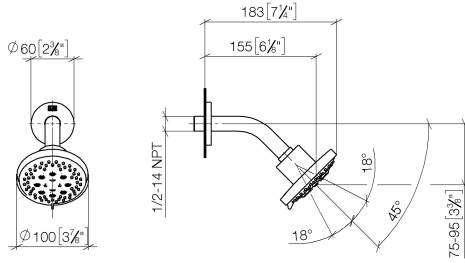

## Shower head - Brushed Bronze

TARA

28 505 979

Fits: TARA, LISSÉ, VAIA, META

- 155mm projection
- ball-joint pivotable through 18° (in any direction)
- Three or five settings: PURIFY RAIN, COMPACT SOFT FLOW, COMPACT AQUAPRESSURE FLOW, max. flow rate 7.6 l/min (at 3 bar)
- with anti-scale system
- spray head Ø 100mm
- rosette Ø 60 mm
- 1/2" connection
- Function from: 5.5 l/min
- WRAS 2201056

### Recommended miscellaneous

- Concealed wall elbow -** 35 085 970 90
- min. recess depth 90 mm
  - max. recess depth 163 mm

28 505 979

mm [inches]

Flow rate chart

Certificates

LGA\_28661.

28 505 979

### Spare parts list

No.	Item Number	Name	Quantity used	Delivery time
1	09 27 22 045-42	rosette	1	60
2	90 14 10 026 00 90	seal	1	2
3	09 11 03 011-42	connection	1	60
4	90 14 20 002 00 90	seal	1	2
5	09 11 01 191-42	cover	1	60
6	90 12 05 055 00-42	shower	1	30