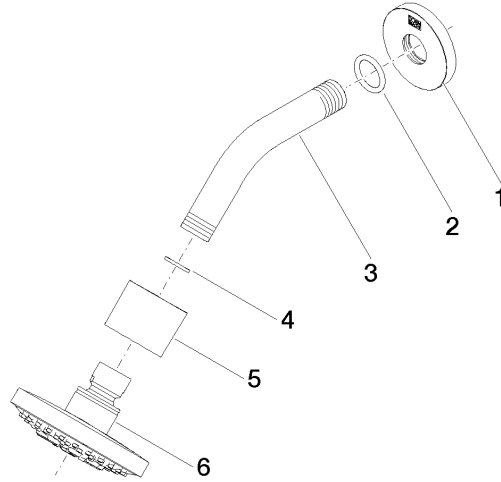

## Shower head - Brushed Champagne (22kt Gold)

TARA

28 505 979

Fits: TARA, LISSÉ, VAIA, META

- 155mm projection
- ball-joint pivotable through 18° (in any direction)
- Three or five settings: PURIFY RAIN, COMPACT SOFT FLOW, COMPACT AQUAPRESSURE FLOW, max. flow rate 7.6 l/min (at 3 bar)
- with anti-scale system
- spray head Ø 100mm
- rosette Ø 60 mm
- 1/2" connection
- Function from: 5.5 l/min
- WRAS 2201056

### Recommended miscellaneous

- Concealed wall elbow -** 35 085 970 90
- max. recess depth 163 mm
  - min. recess depth 90 mm

28 505 979

mm [inches]

Flow rate chart

Certificates

LGA\_28661.

WRAS\_2201056.

### Spare parts list

No.	Item Number	Name	Quantity used	Delivery time
1	09 27 22 045-46	rosette	1	30
2	90 14 10 026 00 90	seal	1	2
3	09 11 03 011-46	connection	1	30
4	90 14 20 002 00 90	seal	1	2
5	09 11 01 191-46	cover	1	30
6	90 12 05 055 00-46	shower	1	30