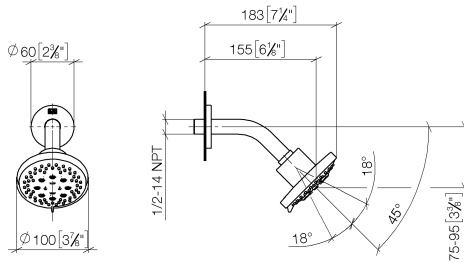

## Shower head - Brushed Champagne (22kt Gold)

TARA

28 505 979

Fits: TARA, LISSÉ, VAIA, META

- 155mm projection
- ball-joint pivotable through 18° (in any direction)
- Three or five settings: PURIFY RAIN, COMPACT SOFT FLOW, COMPACT AQUAPRESSURE FLOW, max. flow rate 7.6 l/min (at 3 bar)
- with anti-scale system
- spray head Ø 100mm
- rosette Ø 60 mm
- 1/2" connection
- Function from: 5.5 l/min
- WRAS 2201056

### Recommended miscellaneous

- Concealed wall elbow -** 35 085 970 90
- max. recess depth 163 mm
  - min. recess depth 90 mm

28 505 979

mm [inches]

Flow rate chart

Certificates

LGA\_28661.

WRAS\_2201056.

### Spare parts list

No.	Item Number	Name	Quantity used	Delivery time
1	09 27 22 045-46	rosette	1	30
2	90 14 10 026 00 90	seal	1	2
3	09 11 03 011-46	connection	1	30
4	90 14 20 002 00 90	seal	1	2
5	09 11 01 191-46	cover	1	30
6	90 12 05 055 00-46	shower	1	30