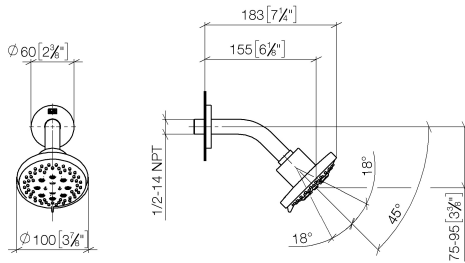

Shower head - Champagne (22kt Gold)

TARA

28 505 979

- 155mm projection
- ball-joint pivotable through 18° (in any direction)
- Three or five settings: PURIFY RAIN, COMPACT SOFT FLOW, COMPACT AQUAPRESSURE FLOW, max. flow rate 7.6 l/min (at 3 bar)
- with anti-scale system
- spray head Ø 100mm
- rosette Ø 60 mm
- 1/2" connection
- Function from: 5.5 l/min
- WRAS 2201056

Fits: TARA, LISSÉ, VAIA, META

	Champagne (22kt Gold)	28 505 979-47
	Chrome	28 505 979-00
	Brushed Platinum	28 505 979-06
	Platinum	28 505 979-08
	Dark Chrome	28 505 979-19
	Light Gold	28 505 979-26
	Brushed Light Gold	28 505 979-27
	Brushed Durabronze (23kt Gold)	28 505 979-28
	Matte Black	28 505 979-33
	Brushed Bronze	28 505 979-42
	Brushed Champagne (22kt Gold)	28 505 979-46
	Brushed Chrome	28 505 979-93
	Brushed Dark Platinum	28 505 979-99

Recommended miscellaneous

- Concealed wall elbow -** 35 085 970 90
- max. recess depth 163 mm
 - min. recess depth 90 mm

28 505 979

mm [inches]

Flow rate chart

Certificates

LGA_28661.

WRAS_2201056.

28 505 979

Spare parts list

No.	Item Number	Name	Quantity used	Delivery time
1	09 27 22 045-47	rosette	1	30
2	90 14 10 026 00 90	seal	1	2
3	09 11 03 011-47	connection	1	30
4	90 14 20 002 00 90	seal	1	2
5	09 11 01 191-47	cover	1	60
6	90 12 05 055 00-47	shower	1	60