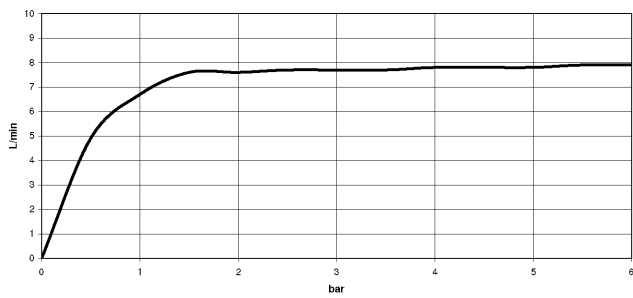

Shower head - Champagne (22kt Gold)

TARA

28 505 979

- 155mm projection
- ball-joint pivotable through 18° (in any direction)
- Three or five settings: PURIFY RAIN, COMPACT SOFT FLOW, COMPACT AQUAPRESSURE FLOW, max. flow rate 7.6 l/min (at 3 bar)
- with anti-scale system
- spray head Ø 100mm
- rosette Ø 60 mm
- 1/2" connection
- Function from: 5.5 l/min
- WRAS 2201056

Recommended miscellaneous

- Concealed wall elbow -** 35 085 970 90
- max. recess depth 163 mm
 - min. recess depth 90 mm

28 505 979

mm [inches]

Flow rate chart

Certificates

LGA_28661.

WRAS_2201056.