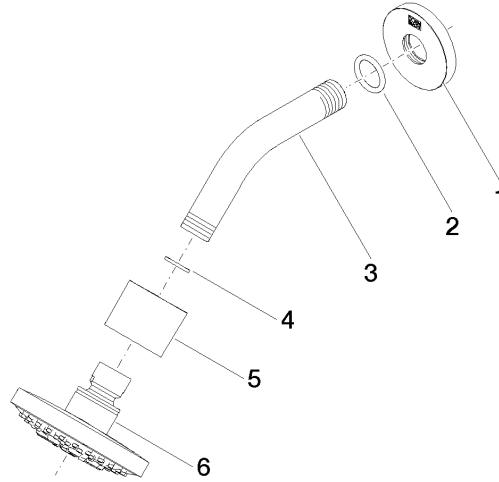

Shower head - Champagne (22kt Gold)

TARA

28 505 979

- 155mm projection
- ball-joint pivotable through 18° (in any direction)
- Three or five settings: PURIFY RAIN, COMPACT SOFT FLOW, COMPACT AQUAPRESSURE FLOW, max. flow rate 7.6 l/min (at 3 bar)
- with anti-scale system
- spray head Ø 100mm
- rosette Ø 60 mm
- 1/2" connection
- Function from: 5.5 l/min
- WRAS 2201056

Recommended miscellaneous

- Concealed wall elbow -** 35 085 970 90
- max. recess depth 163 mm
 - min. recess depth 90 mm

28 505 979

mm [inches]

Flow rate chart

Certificates

LGA_28661.

WRAS_2201056.

28 505 979

Spare parts list

No.	Item Number	Name	Quantity used	Delivery time
1	09 27 22 045-47	rosette	1	30
2	90 14 10 026 00 90	seal	1	2
3	09 11 03 011-47	connection	1	30
4	90 14 20 002 00 90	seal	1	2
5	09 11 01 191-47	cover	1	60
6	90 12 05 055 00-47	shower	1	60