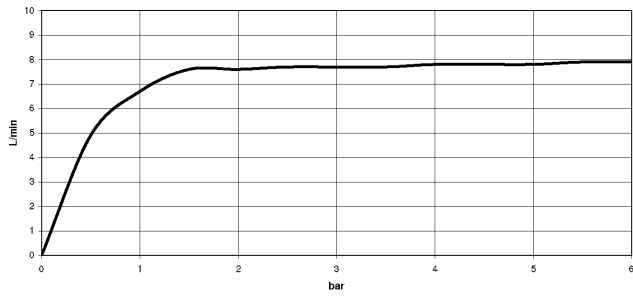

28 505 979

- 155mm projection
- ball-joint pivotable through 18° (in any direction)
- Three or five settings: PURIFY RAIN, COMPACT SOFT FLOW, COMPACT AQUAPRESSURE FLOW, max. flow rate 7.6 l/min (at 3 bar)
- with anti-scale system
- spray head Ø 100mm
- rosette Ø 60 mm
- 1/2" connection
- Function from: 5.5 l/min
- WRAS 2201056

Fits: TARA, LISSÉ, VAIA, META

	Brushed Chrome	28 505 979-93
	Chrome	28 505 979-00
	Brushed Platinum	28 505 979-06
	Platinum	28 505 979-08
	Dark Chrome	28 505 979-19
	Light Gold	28 505 979-26
	Brushed Light Gold	28 505 979-27
	Brushed Durabronze (23kt Gold)	28 505 979-28
	Matte Black	28 505 979-33
	Brushed Bronze	28 505 979-42
	Brushed Champagne (22kt Gold)	28 505 979-46
	Champagne (22kt Gold)	28 505 979-47
	Brushed Dark Platinum	28 505 979-99

28 505 979

mm [inches]

Flow rate chart

Certificates

LGA\_28661.

WRAS\_2201056.

28 505 979

Parts for other finishes can be found here: [Chrome](#)