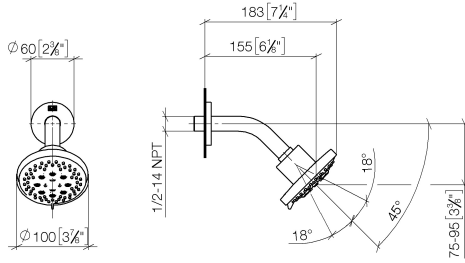

28 505 979

- 155mm projection
- ball-joint pivotable through 18° (in any direction)
- Three or five settings: PURIFY RAIN, COMPACT SOFT FLOW, COMPACT AQUAPRESSURE FLOW, max. flow rate 7.6 l/min (at 3 bar)
- with anti-scale system
- spray head Ø 100mm
- rosette Ø 60 mm
- 1/2" connection
- Function from: 5.5 l/min
- WRAS 2201056

Fits: TARA, LISSÉ, VAIA, META

	Brushed Chrome	28 505 979-93
	Chrome	28 505 979-00
	Brushed Platinum	28 505 979-06
	Platinum	28 505 979-08
	Dark Chrome	28 505 979-19
	Light Gold	28 505 979-26
	Brushed Light Gold	28 505 979-27
	Brushed Durabronze (23kt Gold)	28 505 979-28
	Matte Black	28 505 979-33
	Brushed Bronze	28 505 979-42
	Brushed Champagne (22kt Gold)	28 505 979-46
	Champagne (22kt Gold)	28 505 979-47
	Brushed Dark Platinum	28 505 979-99

28 505 979

mm [inches]

Flow rate chart

Certificates

LGA\_28661.

WRAS\_2201056.

28 505 979

Parts for other finishes can be found here: [Chrome](#)

### Spare parts list

No.	Item Number	Name	Quantity used	Delivery time
1	09 27 22 045-93	rosette	1	20
2	90 14 10 026 00 90	seal	1	2
3	09 11 03 011-93	connection	1	20
4	90 14 20 002 00 90	seal	1	2
5	09 11 01 191-93	cover	1	20
6	90 12 05 055 00-93	shower	1	20