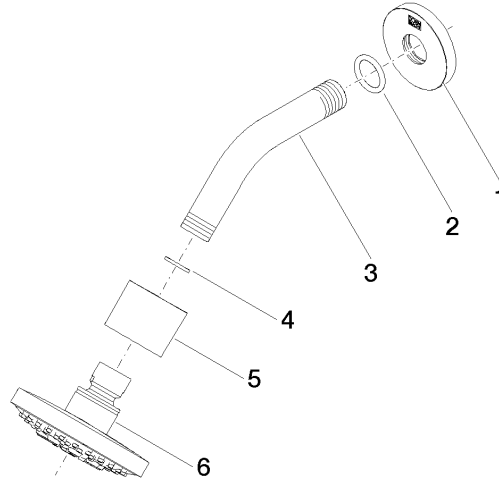

28 505 979

- 155mm projection
- ball-joint pivotable through 18° (in any direction)
- Three or five settings: PURIFY RAIN, COMPACT SOFT FLOW, COMPACT AQUAPRESSURE FLOW, max. flow rate 7.6 l/min (at 3 bar)
- with anti-scale system
- spray head Ø 100mm
- rosette Ø 60 mm
- 1/2" connection
- Function from: 5.5 l/min
- WRAS 2201056

28 505 979

mm [inches]

Flow rate chart

Certificates

LGA\_28661.

WRAS\_2201056.

28 505 979

Parts for other finishes can be found here: [Chrome](#)

### Spare parts list

No.	Item Number	Name	Quantity used	Delivery time
1	09 27 22 045-93	rosette	1	20
2	90 14 10 026 00 90	seal	1	2
3	09 11 03 011-93	connection	1	20
4	90 14 20 002 00 90	seal	1	2
5	09 11 01 191-93	cover	1	20
6	90 12 05 055 00-93	shower	1	20