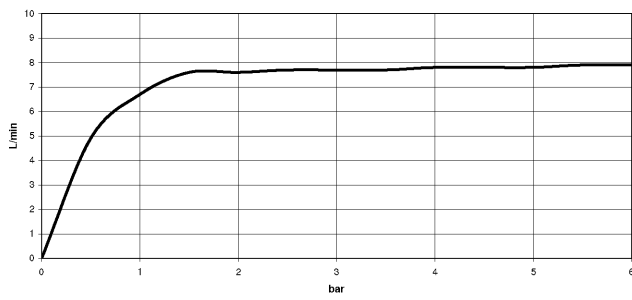

Shower head - Brushed Dark Platinum

TARA

28 505 979

- 155mm projection
- ball-joint pivotable through 18° (in any direction)
- Three or five settings: PURIFY RAIN, COMPACT SOFT FLOW, COMPACT AQUAPRESSURE FLOW, max. flow rate 7.6 l/min (at 3 bar)
- with anti-scale system
- spray head Ø 100mm
- rosette Ø 60 mm
- 1/2" connection
- Function from: 5.5 l/min
- WRAS 2201056

Recommended miscellaneous

- Concealed wall elbow -** 35 085 970 90
- max. recess depth 163 mm
 - min. recess depth 90 mm

28 505 979

mm [inches]

Flow rate chart

Certificates

LGA_28661.

WRAS_2201056.