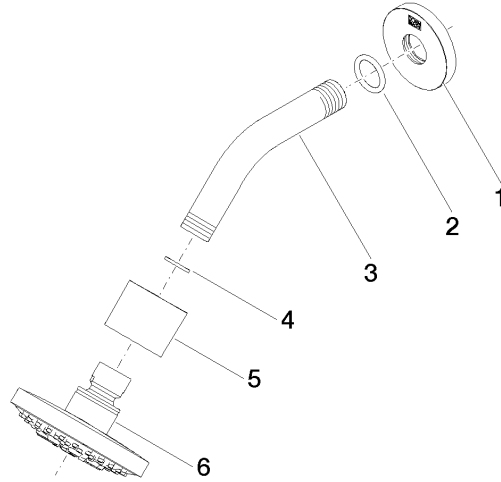

Shower head - Brushed Dark Platinum

TARA

28 505 979

- 155mm projection
- ball-joint pivotable through 18° (in any direction)
- Three or five settings: PURIFY RAIN, COMPACT SOFT FLOW, COMPACT AQUAPRESSURE FLOW, max. flow rate 7.6 l/min (at 3 bar)
- with anti-scale system
- spray head Ø 100mm
- rosette Ø 60 mm
- 1/2" connection
- Function from: 5.5 l/min
- WRAS 2201056

Recommended miscellaneous

- Concealed wall elbow -** 35 085 970 90
- max. recess depth 163 mm
 - min. recess depth 90 mm

28 505 979

mm [inches]

Flow rate chart

Certificates

LGA_28661.

WRAS_2201056.

28 505 979

Spare parts list

No.	Item Number	Name	Quantity used	Delivery time
1	09 27 22 045-99	rosette	1	30
2	90 14 10 026 00 90	seal	1	2
3	09 11 03 011-99	connection	1	30
4	90 14 20 002 00 90	seal	1	2
5	09 11 01 191-99	cover	1	30
6	90 12 05 055 00-99	shower	1	30