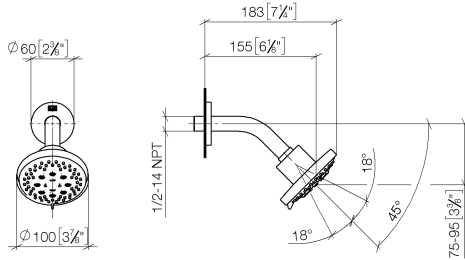

Shower head - Brushed Dark Platinum

TARA

28 505 979

- 155mm projection
- ball-joint pivotable through 18° (in any direction)
- Three or five settings: PURIFY RAIN, COMPACT SOFT FLOW, COMPACT AQUAPRESSURE FLOW, max. flow rate 7.6 l/min (at 3 bar)
- with anti-scale system
- spray head Ø 100mm
- rosette Ø 60 mm
- 1/2" connection
- Function from: 5.5 l/min
- WRAS 2201056

Fits: TARA, LISSÉ, VAIA, META

	Brushed Dark Platinum	28 505 979-99
	Chrome	28 505 979-00
	Brushed Platinum	28 505 979-06
	Platinum	28 505 979-08
	Dark Chrome	28 505 979-19
	Light Gold	28 505 979-26
	Brushed Light Gold	28 505 979-27
	Brushed Durabronze (23kt Gold)	28 505 979-28
	Matte Black	28 505 979-33
	Brushed Bronze	28 505 979-42
	Brushed Champagne (22kt Gold)	28 505 979-46
	Champagne (22kt Gold)	28 505 979-47
	Brushed Chrome	28 505 979-93

Recommended miscellaneous

- Concealed wall elbow -** 35 085 970 90
- max. recess depth 163 mm
 - min. recess depth 90 mm

28 505 979

mm [inches]

Flow rate chart

Certificates

LGA_28661.

WRAS_2201056.

28 505 979

Spare parts list

No.	Item Number	Name	Quantity used	Delivery time
1	09 27 22 045-99	rosette	1	30
2	90 14 10 026 00 90	seal	1	2
3	09 11 03 011-99	connection	1	30
4	90 14 20 002 00 90	seal	1	2
5	09 11 01 191-99	cover	1	30
6	90 12 05 055 00-99	shower	1	30