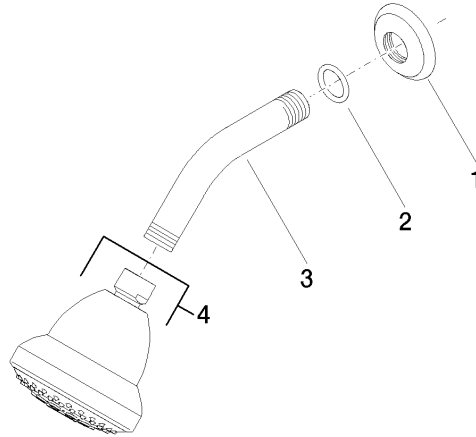

28 508 360

- 200mm projection
- ball-joint pivotable through 30°
- Three settings: PURIFY RAIN, COMPACT SOFT FLOW, COMPACT AQUAPRESSURE FLOW, max. flow rate 9 l/min (at 3 bar)
- Function from: 7 l/min
- with anti-scale system
- spray head Ø 94mm
- rosette Ø 55 mm
- 1/2" connection

Recommended miscellaneous

- Concealed wall elbow -** 35 085 970 90
- max. recess depth 163 mm
 - min. recess depth 90 mm

28 508 360

mm [inches]

Flow rate chart

28 508 360

Spare parts list

| No. | Item Number | Name | Quantity used | Delivery time |
|-----|--------------------|------------|---------------|---------------|
| 1 | 09 27 35 003-06 | rosette | 1 | 10 |
| 2 | 90 14 10 026 00 90 | seal | 1 | 2 |
| 3 | 09 11 03 011-06 | connection | 1 | 10 |
| 4 | 04 12 11 120 00-06 | shower | 1 | - |