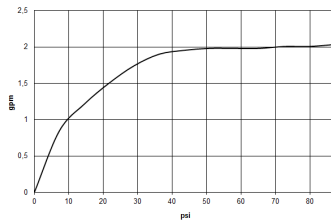

28 508 360

- 200mm projection
- ball-joint pivotable through 30°
- Three settings: PURIFY RAIN, COMPACT SOFT FLOW, COMPACT AQUAPRESSURE FLOW, max. flow rate 7.6 l/min (at 3 bar)
- with anti-scale system
- spray head Ø 94mm
- rosette Ø 55 mm
- 1/2" connection
- This product can help a building meet the requirements of Green Building Rating Systems, e.g. LEED®, BREEAM®, DGNB

| | | |
|---|-------------------------------|--------------------|
|  | Platinum | 28 508 360-08 0010 |
|  | Chrome | 28 508 360-00 0010 |
|  | Chrome | 28 508 360-00 |
|  | Brushed Platinum | 28 508 360-06 0010 |
|  | Brushed Platinum | 28 508 360-06 |
|  | Platinum | 28 508 360-08 |
|  | Durabrand (23kt Gold) | 28 508 360-09 0010 |
|  | Durabrand (23kt Gold) | 28 508 360-09 |
|  | Brushed Durabrand (23kt Gold) | 28 508 360-28 0010 |
|  | Brushed Durabrand (23kt Gold) | 28 508 360-28 |
|  | Brushed Dark Platinum | 28 508 360-99 0010 |
|  | Brushed Dark Platinum | 28 508 360-99 |

28 508 360

mm [inches]

Flow rate chart

Certificates

LGA_38653.

28 508 360

Parts for other finishes can be found here: [Chrome](#)

Spare parts list