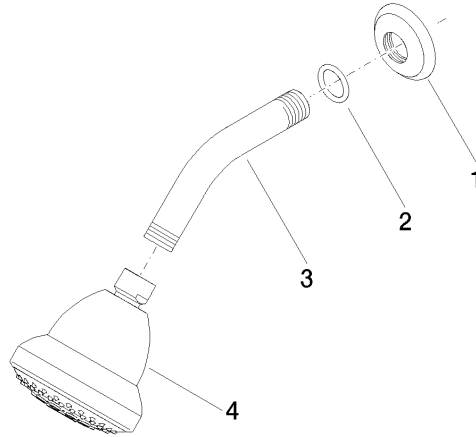

28 508 360

- 200mm projection
- ball-joint pivotable through 30°
- Three settings: PURIFY RAIN, COMPACT SOFT FLOW, COMPACT AQUAPRESSURE FLOW, max. flow rate 7.6 l/min (at 3 bar)
- with anti-scale system
- spray head Ø 94mm
- rosette Ø 55 mm
- 1/2" connection
- This product can help a building meet the requirements of Green Building Rating Systems, e.g. LEED®, BREEAM®, DGNB

28 508 360

mm [inches]

Flow rate chart

Certificates

LGA_38653.

28 508 360

Parts for other finishes can be found here: [Chrome](#)

Spare parts list

| No. | Item Number | Name | Quantity used | Delivery time |
|-----|--------------------|------------|---------------|---------------|
| 1 | 09 27 35 003-08 | rosette | 1 | 40 |
| 2 | 90 14 10 026 00 90 | seal | 1 | 2 |
| 3 | 09 11 03 011-08 | connection | 1 | 40 |
| 4 | 04 12 11 120 01-08 | shower | 1 | - |