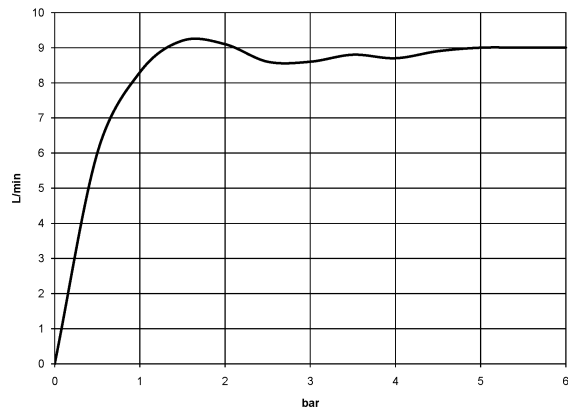

28 508 360

- 200mm projection
- ball-joint pivotable through 30°
- Three settings: PURIFY RAIN, COMPACT SOFT FLOW, COMPACT AQUAPRESSURE FLOW, max. flow rate 9 l/min (at 3 bar)
- Function from: 7 l/min
- with anti-scale system
- spray head Ø 94mm
- rosette Ø 55 mm
- 1/2" connection

Recommended miscellaneous

- Concealed wall elbow -**
- max. recess depth 163 mm
 - min. recess depth 90 mm

35 085 970 90

Recommended miscellaneous

- Concealed wall elbow -**
- max. recess depth 163 mm
 - min. recess depth 90 mm

35 085 970 90

28 508 360

mm [inches]

Flow rate chart

28 508 360

Spare parts list

No.	Item Number	Name	Quantity used	Delivery time
1	09 27 35 003-28	rosette	1	60
2	90 14 10 026 00 90	seal	1	2
3	09 11 03 011-28	connection	1	20
4	04 12 11 120 00-28	shower	1	-