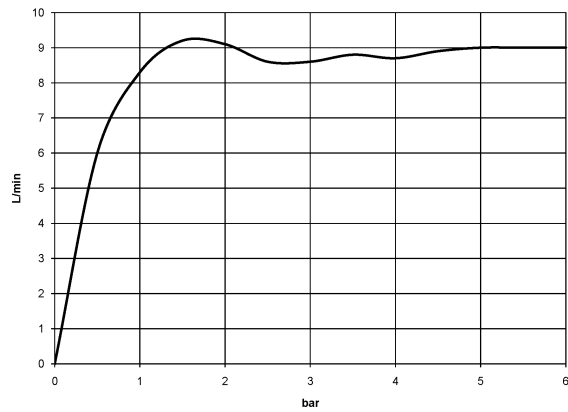

28 508 710

- 200mm projection
- ball-joint pivotable through 30°
- Three settings: PURIFY RAIN, COMPACT SOFT FLOW, COMPACT AQUAPRESSURE FLOW, max. flow rate 9 l/min (at 3 bar)
- with anti-scale system
- spray head Ø 92mm
- rosette 78 x 55 mm
- 1/2" connection
- Function from: 7 l/min

	Brushed Platinum	28 508 710-06
	Chrome	28 508 710-00 0010
	Chrome	28 508 710-00
	Brushed Platinum	28 508 710-06 0010

Recommended miscellaneous

- Concealed wall elbow -** 35 085 970 90
- max. recess depth 163 mm
 - min. recess depth 90 mm

28 508 710

mm [inches]

Flow rate chart

28 508 710

Spare parts list

No.	Item Number	Name	Quantity used	Delivery time
1	09 27 71 004-06	rosette	1	10
2	09 31 11 048 90	pin	1	2
3	09 14 10 098 90	seal	1	2
4	09 11 03 011-06	connection	1	10
5	04 12 11 110 00-06	shower	1	10