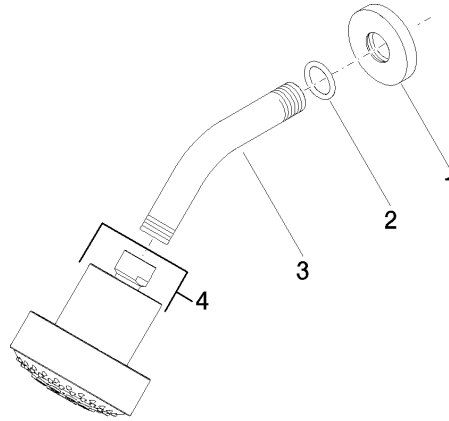

Shower head - Brushed Platinum

TARA

28 508 979

- 200mm projection
- ball-joint pivotable through 30°
- Three settings: PURIFY RAIN, COMPACT SOFT FLOW, COMPACT AQUAPRESSURE FLOW, max. flow rate 9 l/min (at 3 bar)
- Function from: 7 l/min
- with anti-scale system
- spray head Ø 92mm
- rosette Ø 55 mm
- 1/2" connection

Fits: TARA, LISSÉ, VAIA, META

	Brushed Platinum	28 508 979-06
	Chrome	28 508 979-00 0010
	Chrome	28 508 979-00
	Brushed Platinum	28 508 979-06 0010
	Platinum	28 508 979-08 0010
	Platinum	28 508 979-08
	Dark Chrome	28 508 979-19 0010
	Dark Chrome	28 508 979-19
	Light Gold	28 508 979-26 0010
	Light Gold	28 508 979-26
	Brushed Light Gold	28 508 979-27 0010
	Brushed Light Gold	28 508 979-27
	Brushed Durabrass (23kt Gold)	28 508 979-28 0010
	Brushed Durabrass (23kt Gold)	28 508 979-28
	Matte Black	28 508 979-33 0010
	Matte Black	28 508 979-33
	Brushed Bronze	28 508 979-42
	Brushed Bronze	28 508 979-42 0010
	Brushed Champagne (22kt Gold)	28 508 979-46 0010
	Brushed Champagne (22kt Gold)	28 508 979-46
	Champagne (22kt Gold)	28 508 979-47 0010
	Champagne (22kt Gold)	28 508 979-47
	Brushed Chrome	28 508 979-93 0010
	Brushed Chrome	28 508 979-93
	Brushed Dark Platinum	28 508 979-99 0010
	Brushed Dark Platinum	28 508 979-99

Shower head - Brushed Platinum

TARA

28 508 979

Recommended miscellaneous

Concealed wall elbow -

35 085 970 90

- max. recess depth 163 mm
- min. recess depth 90 mm

28 508 979

mm [inches]

Flow rate chart

28 508 979

Spare parts list

No.	Item Number	Name	Quantity used	Delivery time
1	09 27 22 003-06	rosette	1	10
2	90 14 10 026 00 90	seal	1	2
3	09 11 03 011-06	connection	1	10
4	04 12 11 110 00-06	shower	1	10