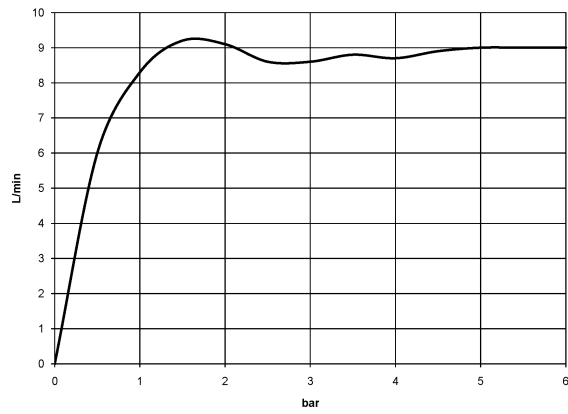

Shower head - Brushed Platinum

TARA

28 508 979

- 200mm projection
- ball-joint pivotable through 30°
- Three settings: PURIFY RAIN, COMPACT SOFT FLOW, COMPACT AQUAPRESSURE FLOW, max. flow rate 9 l/min (at 3 bar)
- Function from: 7 l/min
- with anti-scale system
- spray head Ø 92mm
- rosette Ø 55 mm
- 1/2" connection

Shower head - Brushed Platinum

TARA

28 508 979

Recommended miscellaneous

Concealed wall elbow -

35 085 970 90

- max. recess depth 163 mm
- min. recess depth 90 mm

28 508 979

mm [inches]

Flow rate chart

28 508 979

Spare parts list

No.	Item Number	Name	Quantity used	Delivery time
1	09 27 22 003-06	rosette	1	10
2	90 14 10 026 00 90	seal	1	2
3	09 11 03 011-06	connection	1	10
4	04 12 11 110 00-06	shower	1	10