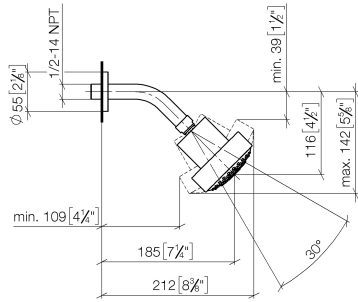

Shower head - Brushed Platinum

TARA

28 508 979

- 200mm projection
- ball-joint pivotable through 30°
- Three settings: PURIFY RAIN, COMPACT SOFT FLOW, COMPACT AQUAPRESSURE FLOW, max. flow rate 9 l/min (at 3 bar)
- Function from: 7 l/min
- with anti-scale system
- spray head Ø 92mm
- rosette Ø 55 mm
- 1/2" connection

Shower head - Brushed Platinum

TARA

28 508 979

Recommended miscellaneous

Concealed wall elbow -

35 085 970 90

- max. recess depth 163 mm
- min. recess depth 90 mm

28 508 979

mm [inches]

Flow rate chart

28 508 979

Spare parts list

No.	Item Number	Name	Quantity used	Delivery time
1	09 27 22 003-06	rosette	1	10
2	90 14 10 026 00 90	seal	1	2
3	09 11 03 011-06	connection	1	10
4	04 12 11 110 00-06	shower	1	10