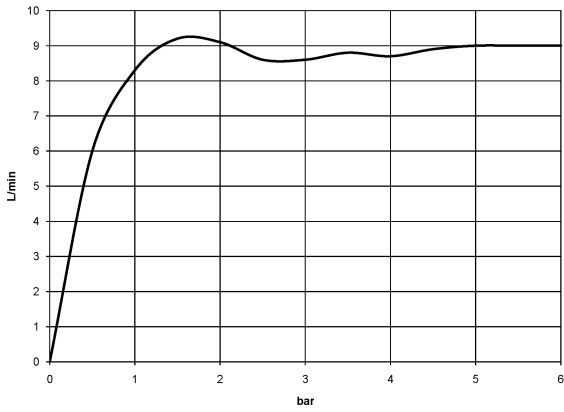

Shower head - Matte White

TARA

28 508 979

- 200mm projection
- ball-joint pivotable through 30°
- Three settings: PURIFY RAIN, COMPACT SOFT FLOW, COMPACT AQUAPRESSURE FLOW, max. flow rate 9 l/min (at 3 bar)
- Function from: 7 l/min
- with anti-scale system
- spray head Ø 92mm
- rosette Ø 55 mm
- 1/2" connection

Fits: TARA, LISSÉ, VAIA, META

	Matte White	28 508 979-10
	Chrome	28 508 979-00 0010
	Chrome	28 508 979-00
	Brushed Platinum	28 508 979-06 0010
	Brushed Platinum	28 508 979-06
	Platinum	28 508 979-08 0010
	Platinum	28 508 979-08
	Dark Chrome	28 508 979-19 0010
	Dark Chrome	28 508 979-19
	Light Gold	28 508 979-26 0010
	Light Gold	28 508 979-26
	Brushed Light Gold	28 508 979-27 0010
	Brushed Light Gold	28 508 979-27
	Brushed Durabronze (23kt Gold)	28 508 979-28 0010
	Brushed Durabronze (23kt Gold)	28 508 979-28
	Matte Black	28 508 979-33 0010
	Matte Black	28 508 979-33
	Brushed Bronze	28 508 979-42
	Brushed Bronze	28 508 979-42 0010
	Brushed Champagne (22kt Gold)	28 508 979-46 0010
	Brushed Champagne (22kt Gold)	28 508 979-46
	Champagne (22kt Gold)	28 508 979-47 0010
	Champagne (22kt Gold)	28 508 979-47
	Brushed Chrome	28 508 979-93 0010
	Brushed Chrome	28 508 979-93
	Brushed Dark Platinum	28 508 979-99 0010

Shower head - Matte White

TARA

28 508 979

Brushed Dark
Platinum

28 508 979-99

Recommended miscellaneous

Concealed wall elbow -

35 085 970 90

- max. recess depth 163 mm
- min. recess depth 90 mm

28 508 979

mm [inches]

Flow rate chart

28 508 979

Product version from 6/1/2024

Shower head - Matte White

TARA