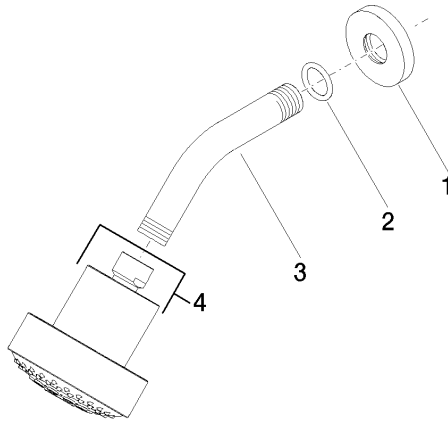

Shower head - Matte White

TARA

28 508 979

- 200mm projection
- ball-joint pivotable through 30°
- Three settings: PURIFY RAIN, COMPACT SOFT FLOW, COMPACT AQUAPRESSURE FLOW, max. flow rate 9 l/min (at 3 bar)
- Function from: 7 l/min
- with anti-scale system
- spray head Ø 92mm
- rosette Ø 55 mm
- 1/2" connection

Shower head - Matte White

TARA

28 508 979

Brushed Dark
Platinum

28 508 979-99

Recommended miscellaneous

Concealed wall elbow -

35 085 970 90

- max. recess depth 163 mm
- min. recess depth 90 mm

28 508 979

mm [inches]

Flow rate chart

28 508 979

Product version from 6/1/2024

Shower head - Matte White

TARA