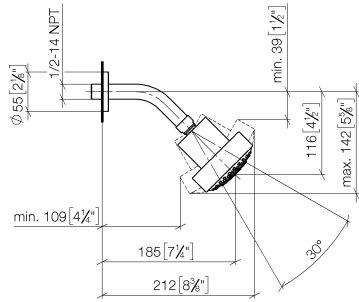

Shower head - Matte White

TARA

28 508 979

- 200mm projection
- ball-joint pivotable through 30°
- Three settings: PURIFY RAIN, COMPACT SOFT FLOW, COMPACT AQUAPRESSURE FLOW, max. flow rate 9 l/min (at 3 bar)
- Function from: 7 l/min
- with anti-scale system
- spray head Ø 92mm
- rosette Ø 55 mm
- 1/2" connection

Shower head - Matte White

TARA

28 508 979

Brushed Dark
Platinum

28 508 979-99

Recommended miscellaneous

Concealed wall elbow -

35 085 970 90

- max. recess depth 163 mm
- min. recess depth 90 mm

28 508 979

mm [inches]

Flow rate chart

28 508 979

Product version from 6/1/2024

Shower head - Matte White

TARA

28 508 979

Spare parts list

Product version from 6/1/2024

No.	Item Number	Name	Quantity used	Delivery time
	09 27 22 003-10	rosette	4	60