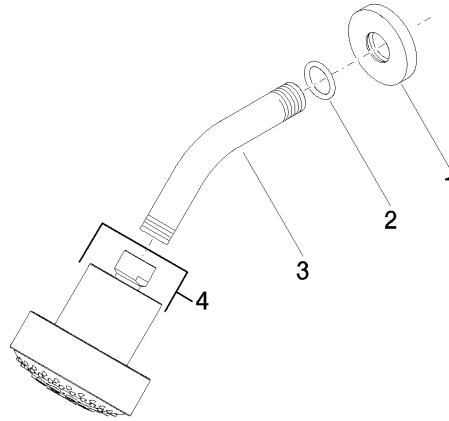

Shower head - Light Gold

TARA

28 508 979

- 200mm projection
- ball-joint pivotable through 30°
- Three settings: PURIFY RAIN, COMPACT SOFT FLOW, COMPACT AQUAPRESSURE FLOW, max. flow rate 9 l/min (at 3 bar)
- Function from: 7 l/min
- with anti-scale system
- spray head Ø 92mm
- rosette Ø 55 mm
- 1/2" connection

28 508 979

Recommended miscellaneous

Concealed wall elbow - 35 085 970 90

- min. recess depth 90 mm
- max. recess depth 163 mm

28 508 979

mm [inches]

Flow rate chart

Spare parts list

No.	Item Number	Name	Quantity used	Delivery time
1	09 27 22 003-26	rosette	1	60
2	90 14 10 026 00 90	seal	1	2
3	09 11 03 011-26	connection	1	60
4	04 12 11 110 00-26	shower	1	-

Spare part can no longer be ordered, please order the replacement item