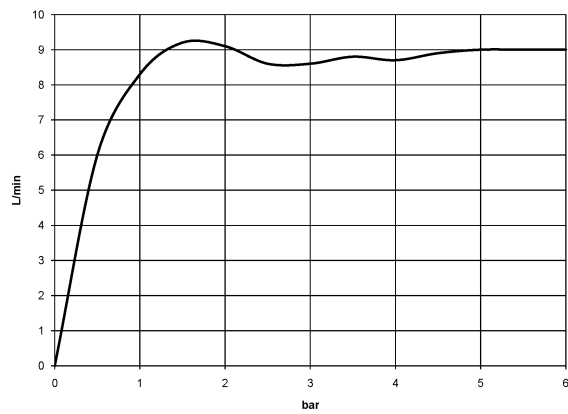

Shower head - Brushed Durabrass (23kt Gold)

TARA

28 508 979

- 200mm projection
- ball-joint pivotable through 30°
- Three settings: PURIFY RAIN, COMPACT SOFT FLOW, COMPACT AQUAPRESSURE FLOW, max. flow rate 9 l/min (at 3 bar)
- Function from: 7 l/min
- with anti-scale system
- spray head Ø 92mm
- rosette Ø 55 mm
- 1/2" connection

Shower head - Brushed Durabronz (23kt Gold)

TARA

28 508 979

Recommended miscellaneous

Concealed wall elbow -

- max. recess depth 163 mm
- min. recess depth 90 mm

35 085 970 90

28 508 979

mm [inches]

Flow rate chart

28 508 979

Spare parts list

| No. | Item Number | Name | Quantity used | Delivery time |
|-----|--------------------|------------|---------------|---------------|
| 1 | 09 27 22 003-28 | rosette | 1 | 20 |
| 2 | 90 14 10 026 00 90 | seal | 1 | 2 |
| 3 | 09 11 03 011-28 | connection | 1 | 20 |
| 4 | 04 12 11 110 00-28 | shower | 1 | - |