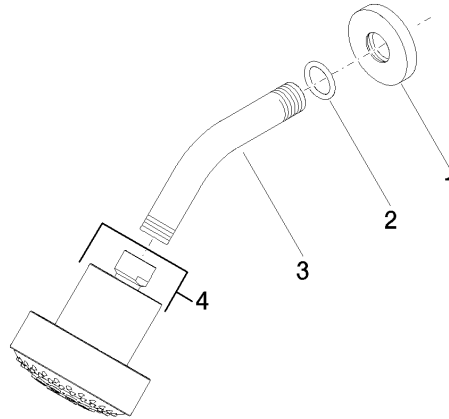

Shower head - Matte Black

TARA

28 508 979

- 200mm projection
- ball-joint pivotable through 30°
- Three settings: PURIFY RAIN, COMPACT SOFT FLOW, COMPACT AQUAPRESSURE FLOW, max. flow rate 9 l/min (at 3 bar)
- Function from: 7 l/min
- with anti-scale system
- spray head Ø 92mm
- rosette Ø 55 mm
- 1/2" connection

Shower head - Matte Black

TARA

28 508 979

28 508 979

mm [inches]

Flow rate chart

28 508 979

Parts for other finishes can be found here: [Chrome](#)

Spare parts list

No.	Item Number	Name	Quantity used	Delivery time
1	09 27 22 003-33	rosette	1	30
2	90 14 10 026 00 90	seal	1	2
3	09 11 03 011-33	connection	1	30
4	04 12 11 110 00-33	shower	1	-

Spare part can no longer be ordered, please order the replacement item