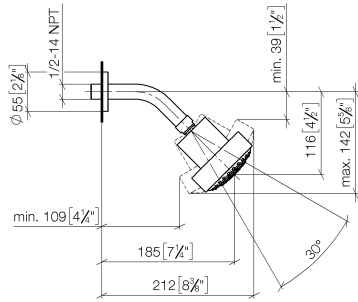

Shower head - Matte Black

TARA

28 508 979

- 200mm projection
- ball-joint pivotable through 30°
- Three settings: PURIFY RAIN, COMPACT SOFT FLOW, COMPACT AQUAPRESSURE FLOW, max. flow rate 9 l/min (at 3 bar)
- Function from: 7 l/min
- with anti-scale system
- spray head Ø 92mm
- rosette Ø 55 mm
- 1/2" connection

Fits: TARA, LISSÉ, VAIA, META

	Matte Black	28 508 979-33
	Chrome	28 508 979-00 0010
	Chrome	28 508 979-00
	Brushed Platinum	28 508 979-06 0010
	Brushed Platinum	28 508 979-06
	Platinum	28 508 979-08 0010
	Platinum	28 508 979-08
	Dark Chrome	28 508 979-19 0010
	Dark Chrome	28 508 979-19
	Light Gold	28 508 979-26 0010
	Light Gold	28 508 979-26
	Brushed Light Gold	28 508 979-27 0010
	Brushed Light Gold	28 508 979-27
	Brushed Durabrass (23kt Gold)	28 508 979-28 0010
	Brushed Durabrass (23kt Gold)	28 508 979-28
	Matte Black	28 508 979-33 0010
	Brushed Bronze	28 508 979-42
	Brushed Bronze	28 508 979-42 0010
	Brushed Champagne (22kt Gold)	28 508 979-46 0010
	Brushed Champagne (22kt Gold)	28 508 979-46
	Champagne (22kt Gold)	28 508 979-47 0010
	Champagne (22kt Gold)	28 508 979-47
	Brushed Chrome	28 508 979-93 0010
	Brushed Chrome	28 508 979-93
	Brushed Dark Platinum	28 508 979-99 0010
	Brushed Dark Platinum	28 508 979-99

Shower head - Matte Black

TARA

28 508 979

28 508 979

mm [inches]

Flow rate chart

28 508 979

Parts for other finishes can be found here: [Chrome](#)

Spare parts list

No.	Item Number	Name	Quantity used	Delivery time
1	09 27 22 003-33	rosette	1	30
2	90 14 10 026 00 90	seal	1	2
3	09 11 03 011-33	connection	1	30
4	04 12 11 110 00-33	shower	1	-

Spare part can no longer be ordered, please order the replacement item