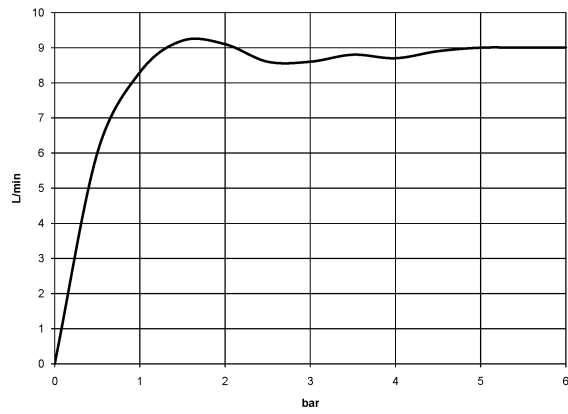

Shower head - Matte Black

TARA

28 508 979

- 200mm projection
- ball-joint pivotable through 30°
- Three settings: PURIFY RAIN, COMPACT SOFT FLOW, COMPACT AQUAPRESSURE FLOW, max. flow rate 9 l/min (at 3 bar)
- Function from: 7 l/min
- with anti-scale system
- spray head Ø 92mm
- rosette Ø 55 mm
- 1/2" connection

Shower head - Matte Black

TARA

28 508 979

28 508 979

mm [inches]

Flow rate chart

28 508 979

Parts for other finishes can be found here: [Chrome](#)