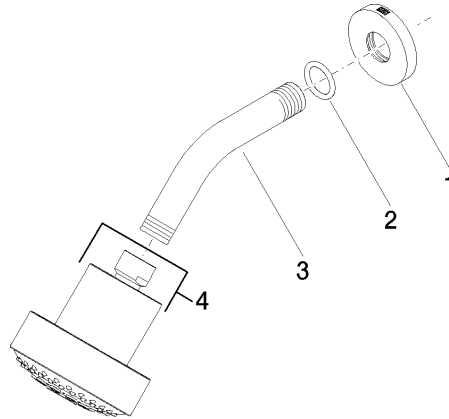

Shower head FlowReduce - Matte Black

TARA

28 508 979

Fits: TARA, LISSÉ, VAIA, META

- 200mm projection
- ball-joint pivotable through 30°
- Three settings: PURIFY RAIN, COMPACT SOFT FLOW, COMPACT AQUAPRESSURE FLOW, max. flow rate 6.8 l/min (at 3 bar)
- with anti-scale system
- spray head Ø 92mm
- rosette Ø 55 mm
- 1/2" connection
- This product can help a building meet the requirements of Green Building Rating Systems, e.g. LEED®, BREEAM®, DGNB

Shower head FlowReduce - Matte Black

TARA

28 508 979

28 508 979

mm [inches]

Flow rate chart

Certificates

IAPMO_11777. IAPMO_4976 (3). LGA_38653.

28 508 979

Parts for other finishes can be found here: [Chrome](#)

Spare parts list

| No. | Item Number | Name | Quantity used | Delivery time |
|-----|--------------------|------------|---------------|---------------|
| 1 | 09 27 22 019-33 | rosette | 1 | 30 |
| 2 | 90 14 10 026 00 90 | seal | 1 | 2 |
| 3 | 09 11 03 011-33 | connection | 1 | 30 |
| 4 | 04 12 11 110 30-33 | shower | 1 | 30 |