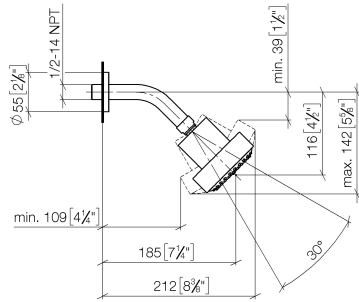

Shower head FlowReduce - Matte Black

TARA

28 508 979

Fits: TARA, LISSÉ, VAIA, META

- 200mm projection
- ball-joint pivotable through 30°
- Three settings: PURIFY RAIN, COMPACT SOFT FLOW, COMPACT AQUAPRESSURE FLOW, max. flow rate 6.8 l/min (at 3 bar)
- with anti-scale system
- spray head Ø 92mm
- rosette Ø 55 mm
- 1/2" connection
- This product can help a building meet the requirements of Green Building Rating Systems, e.g. LEED®, BREEAM®, DGNB

| | | |
|---|-------------------------------------|--------------------|
|  | Matte Black | 28 508 979-33 0010 |
|  | Chrome | 28 508 979-00 0010 |
|  | Chrome | 28 508 979-00 |
|  | Brushed Platinum | 28 508 979-06 0010 |
|  | Brushed Platinum | 28 508 979-06 |
|  | Platinum | 28 508 979-08 0010 |
|  | Platinum | 28 508 979-08 |
|  | Dark Chrome | 28 508 979-19 0010 |
|  | Dark Chrome | 28 508 979-19 |
|  | Light Gold | 28 508 979-26 0010 |
|  | Light Gold | 28 508 979-26 |
|  | Brushed Light Gold | 28 508 979-27 0010 |
|  | Brushed Light Gold | 28 508 979-27 |
|  | Brushed Durabrass (23kt Gold) | 28 508 979-28 0010 |
|  | Brushed Durabrass (23kt Gold) | 28 508 979-28 |
|  | Matte Black | 28 508 979-33 |
|  | Brushed Bronze | 28 508 979-42 |
|  | Brushed Bronze | 28 508 979-42 0010 |
|  | Brushed Champagne (22kt Gold) | 28 508 979-46 0010 |
|  | Brushed Champagne (22kt Gold) | 28 508 979-46 |
|  | Champagne (22kt Gold) | 28 508 979-47 0010 |
|  | Champagne (22kt Gold) | 28 508 979-47 |
|  | Brushed Chrome | 28 508 979-93 0010 |
|  | Brushed Chrome | 28 508 979-93 |
|  | Brushed Dark Platinum | 28 508 979-99 0010 |
|  | Brushed Dark Platinum | 28 508 979-99 |

Shower head FlowReduce - Matte Black

TARA

28 508 979

28 508 979

mm [inches]

Flow rate chart

Certificates

IAPMO_11777. IAPMO_4976 (3). LGA_38653.