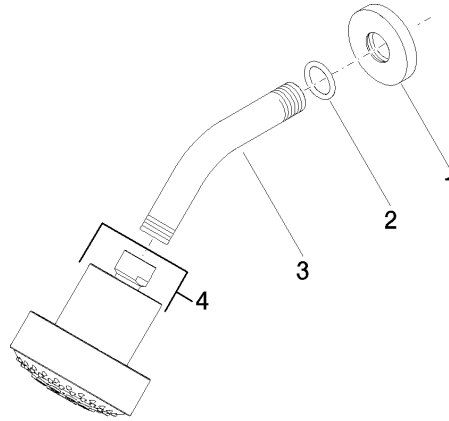

Shower head - Brushed Champagne (22kt Gold)

TARA

28 508 979

- 200mm projection
- ball-joint pivotable through 30°
- Three settings: PURIFY RAIN, COMPACT SOFT FLOW, COMPACT AQUAPRESSURE FLOW, max. flow rate 9 l/min (at 3 bar)
- Function from: 7 l/min
- with anti-scale system
- spray head Ø 92mm
- rosette Ø 55 mm
- 1/2" connection

Shower head - Brushed Champagne (22kt Gold)

TARA

28 508 979

Recommended miscellaneous

-
- | | | |
|---|--|---------------|
|  | Concealed wall elbow -
●max. recess depth 163 mm
●min. recess depth 90 mm | 35 085 970 90 |
|---|--|---------------|

28 508 979

mm [inches]

Flow rate chart

28 508 979

Spare parts list

No.	Item Number	Name	Quantity used	Delivery time
1	09 27 22 003-46	rosette	1	30
2	90 14 10 026 00 90	seal	1	2
3	09 11 03 011-46	connection	1	30
4	04 12 11 110 00-46	shower	1	-