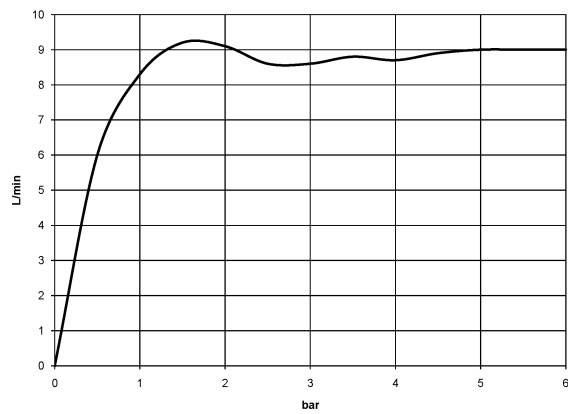

Shower head - Brushed Champagne (22kt Gold)

TARA

28 508 979

- 200mm projection
- ball-joint pivotable through 30°
- Three settings: PURIFY RAIN, COMPACT SOFT FLOW, COMPACT AQUAPRESSURE FLOW, max. flow rate 9 l/min (at 3 bar)
- Function from: 7 l/min
- with anti-scale system
- spray head Ø 92mm
- rosette Ø 55 mm
- 1/2" connection

Shower head - Brushed Champagne (22kt Gold)

TARA

28 508 979

Recommended miscellaneous

-
- | | | |
|---|--|---------------|
|  | Concealed wall elbow -
●max. recess depth 163 mm
●min. recess depth 90 mm | 35 085 970 90 |
|---|--|---------------|

28 508 979

mm [inches]

Flow rate chart

28 508 979

Spare parts list

No.	Item Number	Name	Quantity used	Delivery time
1	09 27 22 003-46	rosette	1	30
2	90 14 10 026 00 90	seal	1	2
3	09 11 03 011-46	connection	1	30
4	04 12 11 110 00-46	shower	1	-