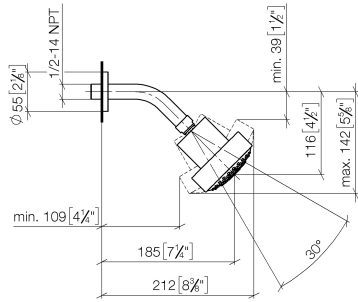

Shower head - Brushed Champagne (22kt Gold)

TARA

28 508 979

- 200mm projection
- ball-joint pivotable through 30°
- Three settings: PURIFY RAIN, COMPACT SOFT FLOW, COMPACT AQUAPRESSURE FLOW, max. flow rate 9 l/min (at 3 bar)
- Function from: 7 l/min
- with anti-scale system
- spray head Ø 92mm
- rosette Ø 55 mm
- 1/2" connection

Shower head - Brushed Champagne (22kt Gold)

TARA

28 508 979

Recommended miscellaneous

-
- | | | |
|---|--|---------------|
|  | Concealed wall elbow -
●max. recess depth 163 mm
●min. recess depth 90 mm | 35 085 970 90 |
|---|--|---------------|

28 508 979

mm [inches]

Flow rate chart

28 508 979

Spare parts list

No.	Item Number	Name	Quantity used	Delivery time
1	09 27 22 003-46	rosette	1	30
2	90 14 10 026 00 90	seal	1	2
3	09 11 03 011-46	connection	1	30
4	04 12 11 110 00-46	shower	1	-