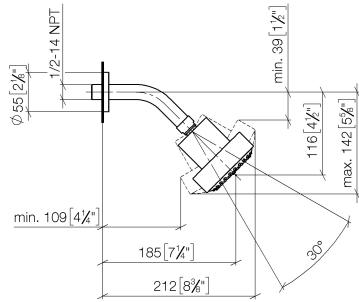

Shower head FlowReduce - Brushed Champagne (22kt Gold)

TARA

28 508 979

Fits: TARA, LISSÉ, VAIA, META

- 200mm projection
- ball-joint pivotable through 30°
- Three settings: PURIFY RAIN, COMPACT SOFT FLOW, COMPACT AQUAPRESSURE FLOW, max. flow rate 6.8 l/min (at 3 bar)
- with anti-scale system
- spray head Ø 92mm
- rosette Ø 55 mm
- 1/2" connection
- This product can help a building meet the requirements of Green Building Rating Systems, e.g. LEED®, BREEAM®, DGNB

	Brushed Champagne (22kt Gold)	28 508 979-46 0010
	Chrome	28 508 979-00 0010
	Chrome	28 508 979-00
	Brushed Platinum	28 508 979-06 0010
	Brushed Platinum	28 508 979-06
	Platinum	28 508 979-08 0010
	Platinum	28 508 979-08
	Dark Chrome	28 508 979-19 0010
	Dark Chrome	28 508 979-19
	Light Gold	28 508 979-26 0010
	Light Gold	28 508 979-26
	Brushed Light Gold	28 508 979-27 0010
	Brushed Light Gold	28 508 979-27
	Brushed Durabrass (23kt Gold)	28 508 979-28 0010
	Brushed Durabrass (23kt Gold)	28 508 979-28
	Matte Black	28 508 979-33 0010
	Matte Black	28 508 979-33
	Brushed Bronze	28 508 979-42
	Brushed Bronze	28 508 979-42 0010
	Brushed Champagne (22kt Gold)	28 508 979-46
	Champagne (22kt Gold)	28 508 979-47 0010
	Champagne (22kt Gold)	28 508 979-47
	Brushed Chrome	28 508 979-93 0010
	Brushed Chrome	28 508 979-93
	Brushed Dark Platinum	28 508 979-99 0010
	Brushed Dark Platinum	28 508 979-99

Shower head FlowReduce - Brushed Champagne (22kt Gold)

TARA

28 508 979

28 508 979

mm [inches]

Flow rate chart

Certificates

LGA_38653.

28 508 979

Parts for other finishes can be found here: [Chrome](#)

Spare parts list

No.	Item Number	Name	Quantity used	Delivery time
1	09 27 22 019-46	rosette	1	30
2	90 14 10 026 00 90	seal	1	2
3	09 11 03 011-46	connection	1	30
4	04 12 11 110 30-46	shower	1	-