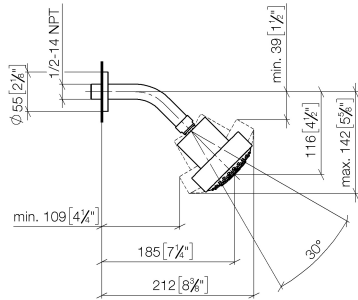

## Shower head - Champagne (22kt Gold)

TARA

28 508 979

- 200mm projection
- ball-joint pivotable through 30°
- Three settings: PURIFY RAIN, COMPACT SOFT FLOW, COMPACT AQUAPRESSURE FLOW, max. flow rate 9 l/min (at 3 bar)
- Function from: 7 l/min
- with anti-scale system
- spray head Ø 92mm
- rosette Ø 55 mm
- 1/2" connection

## Shower head - Champagne (22kt Gold)

TARA

28 508 979

### Recommended miscellaneous

- 
- |   |  |               |
|---|--|---------------|
|  | <b>Concealed wall elbow -</b><br>●max. recess depth 163 mm<br>●min. recess depth 90 mm | 35 085 970 90 |
|---|--|---------------|

28 508 979

mm [inches]

Flow rate chart

28 508 979