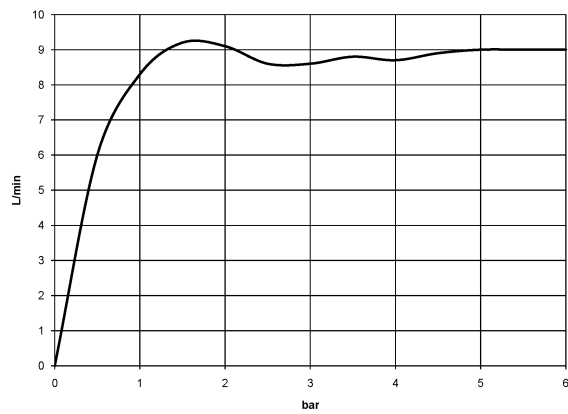

## Shower head - Champagne (22kt Gold)

TARA

28 508 979

- 200mm projection
- ball-joint pivotable through 30°
- Three settings: PURIFY RAIN, COMPACT SOFT FLOW, COMPACT AQUAPRESSURE FLOW, max. flow rate 9 l/min (at 3 bar)
- Function from: 7 l/min
- with anti-scale system
- spray head Ø 92mm
- rosette Ø 55 mm
- 1/2" connection

### Recommended miscellaneous

- 
- |   |  |               |
|---|--|---------------|
|  | <b>Concealed wall elbow -</b><br>●max. recess depth 163 mm<br>●min. recess depth 90 mm | 35 085 970 90 |
|---|--|---------------|

28 508 979

mm [inches]

Flow rate chart

28 508 979