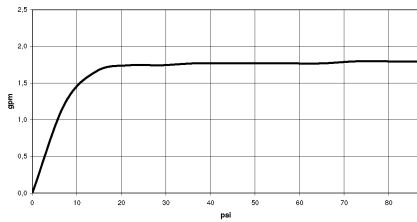

Shower head FlowReduce - Brushed Dark Platinum

TARA

28 508 979

Fits: TARA, LISSÉ, VAIA, META

- 200mm projection
- ball-joint pivotable through 30°
- Three settings: PURIFY RAIN, COMPACT SOFT FLOW, COMPACT AQUAPRESSURE FLOW, max. flow rate 6.8 l/min (at 3 bar)
- with anti-scale system
- spray head Ø 92mm
- rosette Ø 55 mm
- 1/2" connection
- This product can help a building meet the requirements of Green Building Rating Systems, e.g. LEED®, BREEAM®, DGNB

| | | |
|---|-------------------------------|--------------------|
|  | Brushed Dark Platinum | 28 508 979-99 0010 |
|  | Chrome | 28 508 979-00 0010 |
|  | Chrome | 28 508 979-00 |
|  | Brushed Platinum | 28 508 979-06 0010 |
|  | Brushed Platinum | 28 508 979-06 |
|  | Platinum | 28 508 979-08 0010 |
|  | Platinum | 28 508 979-08 |
|  | Dark Chrome | 28 508 979-19 0010 |
|  | Dark Chrome | 28 508 979-19 |
|  | Light Gold | 28 508 979-26 0010 |
|  | Light Gold | 28 508 979-26 |
|  | Brushed Light Gold | 28 508 979-27 0010 |
|  | Brushed Light Gold | 28 508 979-27 |
|  | Brushed Durabrass (23kt Gold) | 28 508 979-28 0010 |
|  | Brushed Durabrass (23kt Gold) | 28 508 979-28 |
|  | Matte Black | 28 508 979-33 0010 |
|  | Matte Black | 28 508 979-33 |
|  | Brushed Bronze | 28 508 979-42 |
|  | Brushed Bronze | 28 508 979-42 0010 |
|  | Brushed Champagne (22kt Gold) | 28 508 979-46 0010 |
|  | Brushed Champagne (22kt Gold) | 28 508 979-46 |
|  | Champagne (22kt Gold) | 28 508 979-47 0010 |
|  | Champagne (22kt Gold) | 28 508 979-47 |
|  | Brushed Chrome | 28 508 979-93 0010 |
|  | Brushed Chrome | 28 508 979-93 |
|  | Brushed Dark Platinum | 28 508 979-99 |

Shower head FlowReduce - Brushed Dark Platinum

TARA

28 508 979

28 508 979

mm [inches]

Flow rate chart

Certificates

IAPMO_11777. IAPMO_4976 (4). LGA_38653.