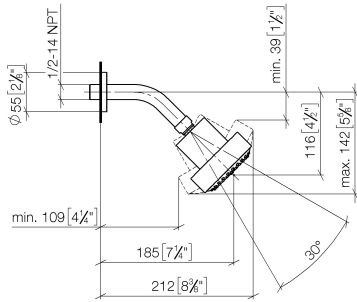

Shower head FlowReduce - Brushed Dark Platinum

TARA

28 508 979

Fits: TARA, LISSÉ, VAIA, META

- 200mm projection
- ball-joint pivotable through 30°
- Three settings: PURIFY RAIN, COMPACT SOFT FLOW, COMPACT AQUAPRESSURE FLOW, max. flow rate 6.8 l/min (at 3 bar)
- with anti-scale system
- spray head Ø 92mm
- rosette Ø 55 mm
- 1/2" connection
- This product can help a building meet the requirements of Green Building Rating Systems, e.g. LEED®, BREEAM®, DGNB

| | | |
|---|-------------------------------|--------------------|
|  | Brushed Dark Platinum | 28 508 979-99 0010 |
|  | Chrome | 28 508 979-00 0010 |
|  | Chrome | 28 508 979-00 |
|  | Brushed Platinum | 28 508 979-06 0010 |
|  | Brushed Platinum | 28 508 979-06 |
|  | Platinum | 28 508 979-08 0010 |
|  | Platinum | 28 508 979-08 |
|  | Dark Chrome | 28 508 979-19 0010 |
|  | Dark Chrome | 28 508 979-19 |
|  | Light Gold | 28 508 979-26 0010 |
|  | Light Gold | 28 508 979-26 |
|  | Brushed Light Gold | 28 508 979-27 0010 |
|  | Brushed Light Gold | 28 508 979-27 |
|  | Brushed Durabrass (23kt Gold) | 28 508 979-28 0010 |
|  | Brushed Durabrass (23kt Gold) | 28 508 979-28 |
|  | Matte Black | 28 508 979-33 0010 |
|  | Matte Black | 28 508 979-33 |
|  | Brushed Bronze | 28 508 979-42 |
|  | Brushed Bronze | 28 508 979-42 0010 |
|  | Brushed Champagne (22kt Gold) | 28 508 979-46 0010 |
|  | Brushed Champagne (22kt Gold) | 28 508 979-46 |
|  | Champagne (22kt Gold) | 28 508 979-47 0010 |
|  | Champagne (22kt Gold) | 28 508 979-47 |
|  | Brushed Chrome | 28 508 979-93 0010 |
|  | Brushed Chrome | 28 508 979-93 |
|  | Brushed Dark Platinum | 28 508 979-99 |

Shower head FlowReduce - Brushed Dark Platinum

TARA

28 508 979

28 508 979

mm [inches]

Flow rate chart

Certificates

IAPMO_11777. IAPMO_4976 (4). LGA_38653.