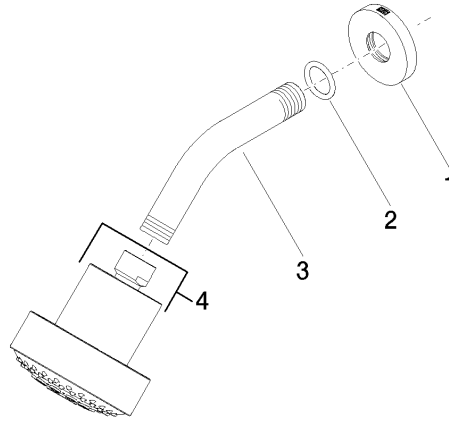

Shower head FlowReduce - Brushed Dark Platinum

TARA

28 508 979

Fits: TARA, LISSÉ, VAIA, META

- 200mm projection
- ball-joint pivotable through 30°
- Three settings: PURIFY RAIN, COMPACT SOFT FLOW, COMPACT AQUAPRESSURE FLOW, max. flow rate 6.8 l/min (at 3 bar)
- with anti-scale system
- spray head Ø 92mm
- rosette Ø 55 mm
- 1/2" connection
- This product can help a building meet the requirements of Green Building Rating Systems, e.g. LEED®, BREEAM®, DGNB

Shower head FlowReduce - Brushed Dark Platinum

TARA

28 508 979

28 508 979

mm [inches]

Flow rate chart

Certificates

IAPMO_11777. IAPMO_4976 (4). LGA_38653.

28 508 979

Parts for other finishes can be found here: [Chrome](#)

Spare parts list

| No. | Item Number | Name | Quantity used | Delivery time |
|-----|--------------------|------------|---------------|---------------|
| 1 | 09 27 22 019-99 | rosette | 1 | 30 |
| 2 | 90 14 10 026 00 90 | seal | 1 | 2 |
| 3 | 09 11 03 011-99 | connection | 1 | 30 |
| 4 | 04 12 11 110 30-99 | shower | 1 | 30 |