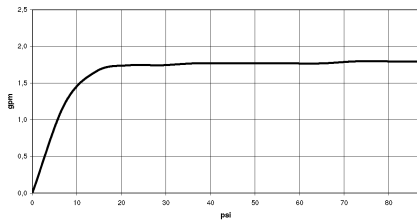

Shower head FlowReduce - Chrome

IMO

28 508 980

Fits: IMO, MEM, CL.1, CYO

- 200mm projection
- ball-joint pivotable through 30°
- Three settings: PURIFY RAIN, COMPACT SOFT FLOW, COMPACT AQUAPRESSURE FLOW, max. flow rate 6.8 l/min (at 3 bar)
- with anti-scale system
- spray head Ø 92mm
- rosette 60 x 60 mm
- 1/2" connection
- This product can help a building meet the requirements of Green Building Rating Systems, e.g. LEED®, BREEAM®, DGNB

	Chrome	28 508 980-00 0010
	Chrome	28 508 980-00
	Brushed Platinum	28 508 980-06 0010
	Brushed Platinum	28 508 980-06
	Platinum	28 508 980-08 0010
	Platinum	28 508 980-08
	Dark Chrome	28 508 980-19 0010
	Dark Chrome	28 508 980-19
	Brushed Light Gold	28 508 980-27
	Brushed Light Gold	28 508 980-27 0010
	Brushed Durabronze (23kt Gold)	28 508 980-28 0010
	Brushed Durabronze (23kt Gold)	28 508 980-28
	Matte Black	28 508 980-33
	Matte Black	28 508 980-33 0010
	Brushed Champagne (22kt Gold)	28 508 980-46 0010
	Brushed Champagne (22kt Gold)	28 508 980-46
	Champagne (22kt Gold)	28 508 980-47 0010
	Champagne (22kt Gold)	28 508 980-47
	Brushed Chrome	28 508 980-93 0010
	Brushed Chrome	28 508 980-93
	Brushed Dark Platinum	28 508 980-99 0010
	Brushed Dark Platinum	28 508 980-99

28 508 980

Flow rate chart

Certificates

IAPMO_11777. IAPMO_4976 (3). LGA_38653.

28 508 980

Parts for other finishes can be found here: Chrome

Spare parts list

No.	Item Number	Name	Quantity used	Delivery time
1	09 27 98 003-00	rosette	1	10
2	09 31 11 048 90	pin	1	2
3	09 14 10 098 90	seal	1	2
4	09 11 03 011-00	connection	1	10
5	04 12 11 110 30-00	shower	1	10