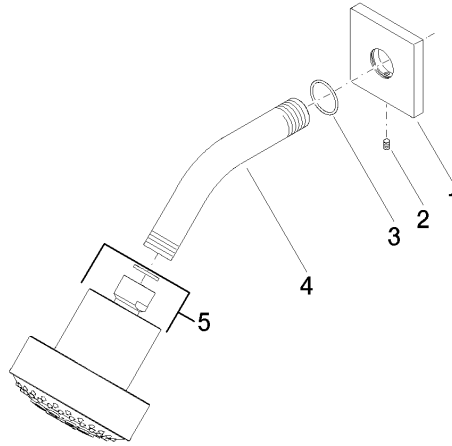

Shower head FlowReduce - Chrome

IMO

28 508 980

Fits: IMO, MEM, CL.1, CYO

- 200mm projection
- ball-joint pivotable through 30°
- Three settings: PURIFY RAIN, COMPACT SOFT FLOW, COMPACT AQUAPRESSURE FLOW, max. flow rate 6.8 l/min (at 3 bar)
- with anti-scale system
- spray head Ø 92mm
- rosette 60 x 60 mm
- 1/2" connection
- This product can help a building meet the requirements of Green Building Rating Systems, e.g. LEED®, BREEAM®, DGNB

28 508 980

Flow rate chart

Certificates

IAPMO_11777. IAPMO_4976 (3). LGA_38653.

28 508 980

Parts for other finishes can be found here: Chrome

Spare parts list

No.	Item Number	Name	Quantity used	Delivery time
1	09 27 98 003-00	rosette	1	10
2	09 31 11 048 90	pin	1	2
3	09 14 10 098 90	seal	1	2
4	09 11 03 011-00	connection	1	10
5	04 12 11 110 30-00	shower	1	10