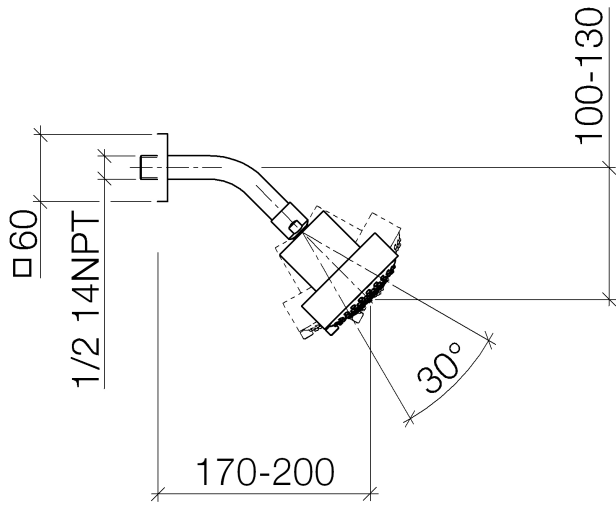

Shower head FlowReduce - Chrome

IMO

28 508 980

Fits: IMO, MEM, CL.1, CYO

- 200mm projection
- ball-joint pivotable through 30°
- Three settings: PURIFY RAIN, COMPACT SOFT FLOW, COMPACT AQUAPRESSURE FLOW, max. flow rate 6.8 l/min (at 3 bar)
- with anti-scale system
- spray head Ø 92mm
- rosette 60 x 60 mm
- 1/2" connection
- This product can help a building meet the requirements of Green Building Rating Systems, e.g. LEED®, BREEAM®, DGNB

	Chrome	28 508 980-00 0010
	Chrome	28 508 980-00
	Brushed Platinum	28 508 980-06 0010
	Brushed Platinum	28 508 980-06
	Platinum	28 508 980-08 0010
	Platinum	28 508 980-08
	Dark Chrome	28 508 980-19 0010
	Dark Chrome	28 508 980-19
	Brushed Light Gold	28 508 980-27
	Brushed Light Gold	28 508 980-27 0010
	Brushed Durabronze (23kt Gold)	28 508 980-28 0010
	Brushed Durabronze (23kt Gold)	28 508 980-28
	Matte Black	28 508 980-33
	Matte Black	28 508 980-33 0010
	Brushed Champagne (22kt Gold)	28 508 980-46 0010
	Brushed Champagne (22kt Gold)	28 508 980-46
	Champagne (22kt Gold)	28 508 980-47 0010
	Champagne (22kt Gold)	28 508 980-47
	Brushed Chrome	28 508 980-93 0010
	Brushed Chrome	28 508 980-93
	Brushed Dark Platinum	28 508 980-99 0010
	Brushed Dark Platinum	28 508 980-99

28 508 980

Flow rate chart

Certificates

IAPMO_11777. IAPMO_4976 (3). LGA_38653.

28 508 980

Parts for other finishes can be found here: Chrome

Spare parts list

No.	Item Number	Name	Quantity used	Delivery time
1	09 27 98 003-00	rosette	1	10
2	09 31 11 048 90	pin	1	2
3	09 14 10 098 90	seal	1	2
4	09 11 03 011-00	connection	1	10
5	04 12 11 110 30-00	shower	1	10