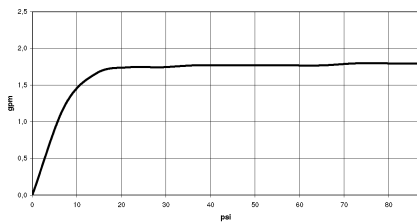

Shower head FlowReduce - Brushed Platinum

IMO

28 508 980

Fits: IMO, MEM, CL.1, CYO

- 200mm projection
- ball-joint pivotable through 30°
- Three settings: PURIFY RAIN, COMPACT SOFT FLOW, COMPACT AQUAPRESSURE FLOW, max. flow rate 6.8 l/min (at 3 bar)
- with anti-scale system
- spray head Ø 92mm
- rosette 60 x 60 mm
- 1/2" connection
- This product can help a building meet the requirements of Green Building Rating Systems, e.g. LEED®, BREEAM®, DGNB

	Brushed Platinum	28 508 980-06 0010
	Chrome	28 508 980-00 0010
	Chrome	28 508 980-00
	Brushed Platinum	28 508 980-06
	Platinum	28 508 980-08 0010
	Platinum	28 508 980-08
	Dark Chrome	28 508 980-19 0010
	Dark Chrome	28 508 980-19
	Brushed Light Gold	28 508 980-27
	Brushed Light Gold	28 508 980-27 0010
	Brushed Durabross (23kt Gold)	28 508 980-28 0010
	Brushed Durabross (23kt Gold)	28 508 980-28
	Matte Black	28 508 980-33
	Matte Black	28 508 980-33 0010
	Brushed Champagne (22kt Gold)	28 508 980-46 0010
	Brushed Champagne (22kt Gold)	28 508 980-46
	Champagne (22kt Gold)	28 508 980-47 0010
	Champagne (22kt Gold)	28 508 980-47
	Brushed Chrome	28 508 980-93 0010
	Brushed Chrome	28 508 980-93
	Brushed Dark Platinum	28 508 980-99 0010
	Brushed Dark Platinum	28 508 980-99

28 508 980

Flow rate chart

Certificates

IAPMO_11777. IAPMO_4976 (3). LGA_38653.

28 508 980

Parts for other finishes can be found here: [Chrome](#)

Spare parts list

No.	Item Number	Name	Quantity used	Delivery time
1	09 27 98 003-06	rosette	1	10
2	09 31 11 048 90	pin	1	2
3	09 14 10 098 90	seal	1	2
4	09 11 03 011-06	connection	1	10
5	04 12 11 110 30-06	shower	1	10