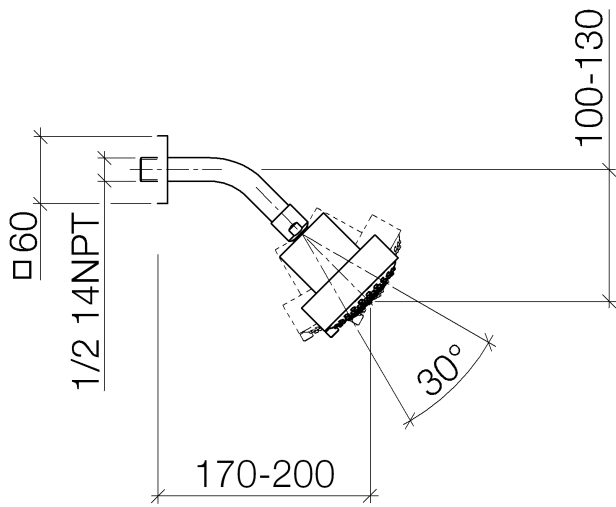

Shower head FlowReduce - Brushed Platinum

IMO

28 508 980

Fits: IMO, MEM, CL.1, CYO

- 200mm projection
- ball-joint pivotable through 30°
- Three settings: PURIFY RAIN, COMPACT SOFT FLOW, COMPACT AQUAPRESSURE FLOW, max. flow rate 6.8 l/min (at 3 bar)
- with anti-scale system
- spray head Ø 92mm
- rosette 60 x 60 mm
- 1/2" connection
- This product can help a building meet the requirements of Green Building Rating Systems, e.g. LEED®, BREEAM®, DGNB

	Brushed Platinum	28 508 980-06 0010
	Chrome	28 508 980-00 0010
	Chrome	28 508 980-00
	Brushed Platinum	28 508 980-06
	Platinum	28 508 980-08 0010
	Platinum	28 508 980-08
	Dark Chrome	28 508 980-19 0010
	Dark Chrome	28 508 980-19
	Brushed Light Gold	28 508 980-27
	Brushed Light Gold	28 508 980-27 0010
	Brushed Durabross (23kt Gold)	28 508 980-28 0010
	Brushed Durabross (23kt Gold)	28 508 980-28
	Matte Black	28 508 980-33
	Matte Black	28 508 980-33 0010
	Brushed Champagne (22kt Gold)	28 508 980-46 0010
	Brushed Champagne (22kt Gold)	28 508 980-46
	Champagne (22kt Gold)	28 508 980-47 0010
	Champagne (22kt Gold)	28 508 980-47
	Brushed Chrome	28 508 980-93 0010
	Brushed Chrome	28 508 980-93
	Brushed Dark Platinum	28 508 980-99 0010
	Brushed Dark Platinum	28 508 980-99

28 508 980

Flow rate chart

Certificates

IAPMO_11777. IAPMO_4976 (3). LGA_38653.

28 508 980

Parts for other finishes can be found here: [Chrome](#)

Spare parts list

No.	Item Number	Name	Quantity used	Delivery time
1	09 27 98 003-06	rosette	1	10
2	09 31 11 048 90	pin	1	2
3	09 14 10 098 90	seal	1	2
4	09 11 03 011-06	connection	1	10
5	04 12 11 110 30-06	shower	1	10