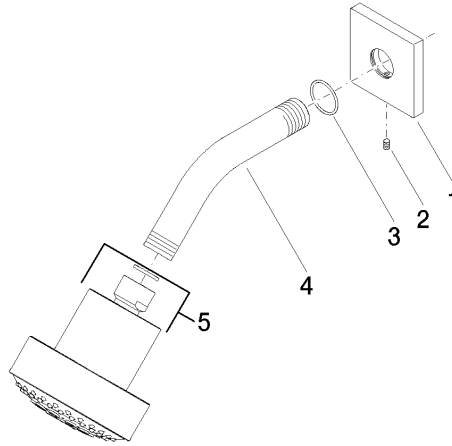

Shower head FlowReduce - Brushed Platinum

IMO

28 508 980

Fits: IMO, MEM, CL.1, CYO

- 200mm projection
- ball-joint pivotable through 30°
- Three settings: PURIFY RAIN, COMPACT SOFT FLOW, COMPACT AQUAPRESSURE FLOW, max. flow rate 6.8 l/min (at 3 bar)
- with anti-scale system
- spray head Ø 92mm
- rosette 60 x 60 mm
- 1/2" connection
- This product can help a building meet the requirements of Green Building Rating Systems, e.g. LEED®, BREEAM®, DGNB

28 508 980

Flow rate chart

Certificates

IAPMO_11777. IAPMO_4976 (3). LGA_38653.

28 508 980

Parts for other finishes can be found here: [Chrome](#)

Spare parts list

No.	Item Number	Name	Quantity used	Delivery time
1	09 27 98 003-06	rosette	1	10
2	09 31 11 048 90	pin	1	2
3	09 14 10 098 90	seal	1	2
4	09 11 03 011-06	connection	1	10
5	04 12 11 110 30-06	shower	1	10