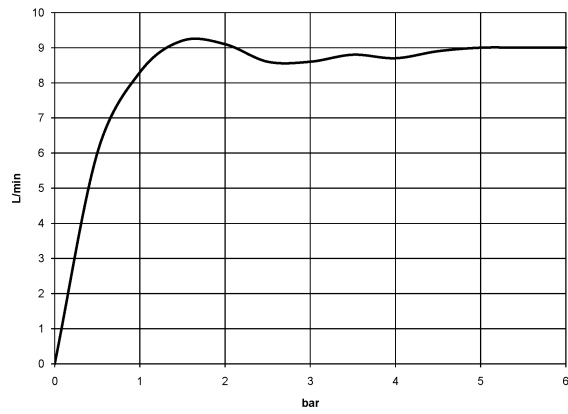

Shower head - Platinum

IMO

28 508 980

- 200mm projection
- ball-joint pivotable through 30°
- Three settings: PURIFY RAIN, COMPACT SOFT FLOW, COMPACT AQUAPRESSURE FLOW, max. flow rate 9 l/min (at 3 bar)
- Function from: 7 l/min
- with anti-scale system
- spray head Ø 92mm
- rosette 60 x 60 mm
- 1/2" connection

Fits: IMO, MEM, CL.1, CYO

	Platinum	28 508 980-08
	Chrome	28 508 980-00 0010
	Chrome	28 508 980-00
	Brushed Platinum	28 508 980-06 0010
	Brushed Platinum	28 508 980-06
	Platinum	28 508 980-08 0010
	Dark Chrome	28 508 980-19 0010
	Dark Chrome	28 508 980-19
	Brushed Light Gold	28 508 980-27
	Brushed Light Gold	28 508 980-27 0010
	Brushed Durabress (23kt Gold)	28 508 980-28 0010
	Brushed Durabress (23kt Gold)	28 508 980-28
	Matte Black	28 508 980-33
	Matte Black	28 508 980-33 0010
	Brushed Champagne (22kt Gold)	28 508 980-46 0010
	Brushed Champagne (22kt Gold)	28 508 980-46
	Champagne (22kt Gold)	28 508 980-47 0010
	Champagne (22kt Gold)	28 508 980-47
	Brushed Chrome	28 508 980-93 0010
	Brushed Chrome	28 508 980-93
	Brushed Dark Platinum	28 508 980-99 0010
	Brushed Dark Platinum	28 508 980-99

28 508 980

mm [inches]

Flow rate chart

28 508 980

Parts for other finishes can be found here: [Chrome](#)

Spare parts list

No.	Item Number	Name	Quantity used	Delivery time
1	09 27 98 003-08	rosette	1	40
2	09 31 11 048 90	pin	1	2
3	09 14 10 098 90	seal	1	2
4	09 11 03 011-08	connection	1	40
5	04 12 11 110 00-08	shower	1	40