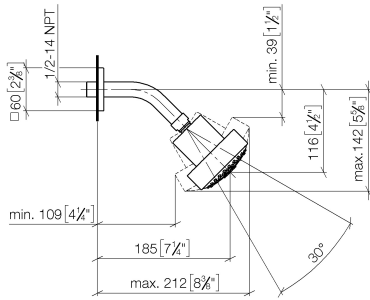

Shower head - Platinum

IMO

28 508 980

- 200mm projection
- ball-joint pivotable through 30°
- Three settings: PURIFY RAIN, COMPACT SOFT FLOW, COMPACT AQUAPRESSURE FLOW, max. flow rate 9 l/min (at 3 bar)
- Function from: 7 l/min
- with anti-scale system
- spray head Ø 92mm
- rosette 60 x 60 mm
- 1/2" connection

Fits: IMO, MEM, CL.1, CYO

	Platinum	28 508 980-08
	Chrome	28 508 980-00 0010
	Chrome	28 508 980-00
	Brushed Platinum	28 508 980-06 0010
	Brushed Platinum	28 508 980-06
	Platinum	28 508 980-08 0010
	Dark Chrome	28 508 980-19 0010
	Dark Chrome	28 508 980-19
	Brushed Light Gold	28 508 980-27
	Brushed Light Gold	28 508 980-27 0010
	Brushed Durabress (23kt Gold)	28 508 980-28 0010
	Brushed Durabress (23kt Gold)	28 508 980-28
	Matte Black	28 508 980-33
	Matte Black	28 508 980-33 0010
	Brushed Champagne (22kt Gold)	28 508 980-46 0010
	Brushed Champagne (22kt Gold)	28 508 980-46
	Champagne (22kt Gold)	28 508 980-47 0010
	Champagne (22kt Gold)	28 508 980-47
	Brushed Chrome	28 508 980-93 0010
	Brushed Chrome	28 508 980-93
	Brushed Dark Platinum	28 508 980-99 0010
	Brushed Dark Platinum	28 508 980-99

28 508 980

mm [inches]

Flow rate chart

28 508 980

Parts for other finishes can be found here: [Chrome](#)

Spare parts list

No.	Item Number	Name	Quantity used	Delivery time
1	09 27 98 003-08	rosette	1	40
2	09 31 11 048 90	pin	1	2
3	09 14 10 098 90	seal	1	2
4	09 11 03 011-08	connection	1	40
5	04 12 11 110 00-08	shower	1	40