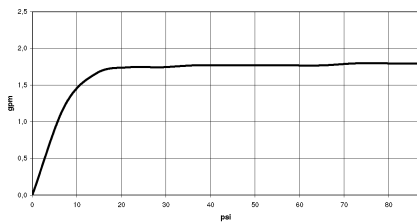

Shower head FlowReduce - Platinum

IMO

28 508 980

Fits: IMO, MEM, CL.1, CYO

- 200mm projection
- ball-joint pivotable through 30°
- Three settings: PURIFY RAIN, COMPACT SOFT FLOW, COMPACT AQUAPRESSURE FLOW, max. flow rate 6.8 l/min (at 3 bar)
- with anti-scale system
- spray head Ø 92mm
- rosette 60 x 60 mm
- 1/2" connection
- This product can help a building meet the requirements of Green Building Rating Systems, e.g. LEED®, BREEAM®, DGNB

	Platinum	28 508 980-08 0010
	Chrome	28 508 980-00 0010
	Chrome	28 508 980-00
	Brushed Platinum	28 508 980-06 0010
	Brushed Platinum	28 508 980-06
	Platinum	28 508 980-08
	Dark Chrome	28 508 980-19 0010
	Dark Chrome	28 508 980-19
	Brushed Light Gold	28 508 980-27
	Brushed Light Gold	28 508 980-27 0010
	Brushed Durabronze (23kt Gold)	28 508 980-28 0010
	Brushed Durabronze (23kt Gold)	28 508 980-28
	Matte Black	28 508 980-33
	Matte Black	28 508 980-33 0010
	Brushed Champagne (22kt Gold)	28 508 980-46 0010
	Brushed Champagne (22kt Gold)	28 508 980-46
	Champagne (22kt Gold)	28 508 980-47 0010
	Champagne (22kt Gold)	28 508 980-47
	Brushed Chrome	28 508 980-93 0010
	Brushed Chrome	28 508 980-93
	Brushed Dark Platinum	28 508 980-99 0010
	Brushed Dark Platinum	28 508 980-99

28 508 980

Flow rate chart

Certificates

IAPMO_11777. IAPMO_4976 (4). LGA_38653.

28 508 980

Parts for other finishes can be found here: [Chrome](#)

Spare parts list

No.	Item Number	Name	Quantity used	Delivery time
1	09 27 98 003-08	rosette	1	40
2	09 31 11 048 90	pin	1	2
3	09 14 10 098 90	seal	1	2
4	09 11 03 011-08	connection	1	40
5	04 12 11 110 30-08	shower	1	40