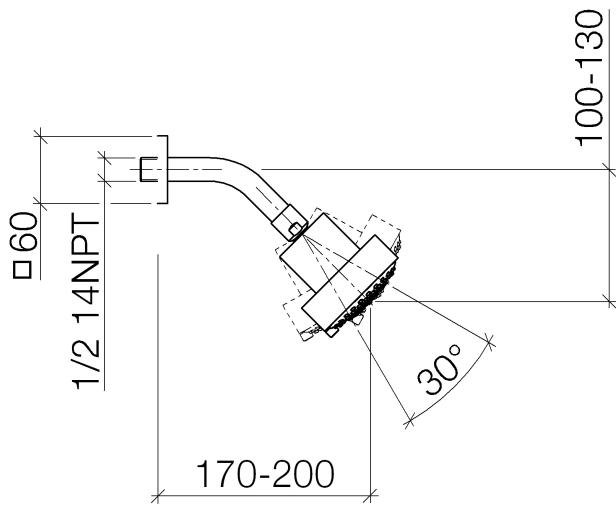

Shower head FlowReduce - Platinum

IMO

28 508 980

Fits: IMO, MEM, CL.1, CYO

- 200mm projection
- ball-joint pivotable through 30°
- Three settings: PURIFY RAIN, COMPACT SOFT FLOW, COMPACT AQUAPRESSURE FLOW, max. flow rate 6.8 l/min (at 3 bar)
- with anti-scale system
- spray head Ø 92mm
- rosette 60 x 60 mm
- 1/2" connection
- This product can help a building meet the requirements of Green Building Rating Systems, e.g. LEED®, BREEAM®, DGNB

	Platinum	28 508 980-08 0010
	Chrome	28 508 980-00 0010
	Chrome	28 508 980-00
	Brushed Platinum	28 508 980-06 0010
	Brushed Platinum	28 508 980-06
	Platinum	28 508 980-08
	Dark Chrome	28 508 980-19 0010
	Dark Chrome	28 508 980-19
	Brushed Light Gold	28 508 980-27
	Brushed Light Gold	28 508 980-27 0010
	Brushed Durabronze (23kt Gold)	28 508 980-28 0010
	Brushed Durabronze (23kt Gold)	28 508 980-28
	Matte Black	28 508 980-33
	Matte Black	28 508 980-33 0010
	Brushed Champagne (22kt Gold)	28 508 980-46 0010
	Brushed Champagne (22kt Gold)	28 508 980-46
	Champagne (22kt Gold)	28 508 980-47 0010
	Champagne (22kt Gold)	28 508 980-47
	Brushed Chrome	28 508 980-93 0010
	Brushed Chrome	28 508 980-93
	Brushed Dark Platinum	28 508 980-99 0010
	Brushed Dark Platinum	28 508 980-99

28 508 980

Flow rate chart

Certificates

IAPMO_11777. IAPMO_4976 (4). LGA_38653.

28 508 980

Parts for other finishes can be found here: [Chrome](#)

Spare parts list

No.	Item Number	Name	Quantity used	Delivery time
1	09 27 98 003-08	rosette	1	40
2	09 31 11 048 90	pin	1	2
3	09 14 10 098 90	seal	1	2
4	09 11 03 011-08	connection	1	40
5	04 12 11 110 30-08	shower	1	40