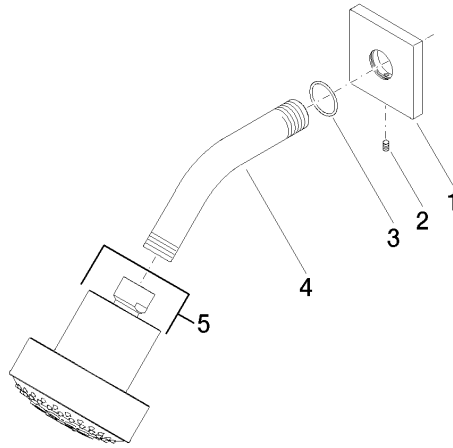

**Shower head - Brushed Light Gold**

IMO

28 508 980

- 200mm projection
- ball-joint pivotable through 30°
- Three settings: PURIFY RAIN, COMPACT SOFT FLOW, COMPACT AQUAPRESSURE FLOW, max. flow rate 9 l/min (at 3 bar)
- Function from: 7 l/min
- with anti-scale system
- spray head Ø 92mm
- rosette 60 x 60 mm
- 1/2" connection

### Recommended miscellaneous

- 
- |   |  |               |
|---|--|---------------|
|  | <b>Concealed wall elbow -</b><br>•min. recess depth 90 mm<br>•max. recess depth 163 mm | 35 085 970 90 |
|---|--|---------------|

28 508 980

mm [inches]

Flow rate chart

**Product version from 6/1/2024**