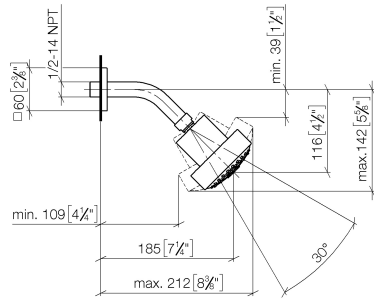

**Shower head - Brushed Light Gold**

IMO

28 508 980

- 200mm projection
- ball-joint pivotable through 30°
- Three settings: PURIFY RAIN, COMPACT SOFT FLOW, COMPACT AQUAPRESSURE FLOW, max. flow rate 9 l/min (at 3 bar)
- Function from: 7 l/min
- with anti-scale system
- spray head Ø 92mm
- rosette 60 x 60 mm
- 1/2" connection

## Shower head - Brushed Light Gold

IMO

28 508 980

### Recommended miscellaneous

- 
- |   |  |               |
|---|--|---------------|
|  | <b>Concealed wall elbow -</b><br>•min. recess depth 90 mm<br>•max. recess depth 163 mm | 35 085 970 90 |
|---|--|---------------|

28 508 980

mm [inches]

Flow rate chart

**Product version from 6/1/2024**