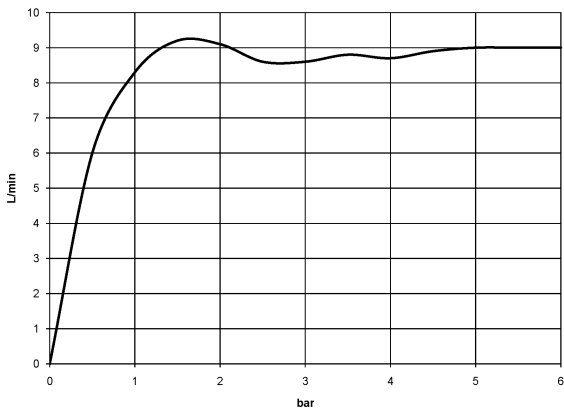

**Shower head - Brushed Light Gold**

IMO

28 508 980

- 200mm projection
- ball-joint pivotable through 30°
- Three settings: PURIFY RAIN, COMPACT SOFT FLOW, COMPACT AQUAPRESSURE FLOW, max. flow rate 9 l/min (at 3 bar)
- Function from: 7 l/min
- with anti-scale system
- spray head Ø 92mm
- rosette 60 x 60 mm
- 1/2" connection

### Recommended miscellaneous

- 
- |   |  |               |
|---|--|---------------|
|  | <b>Concealed wall elbow -</b><br>•min. recess depth 90 mm<br>•max. recess depth 163 mm | 35 085 970 90 |
|---|--|---------------|

28 508 980

mm [inches]

Flow rate chart

**Product version from 6/1/2024**