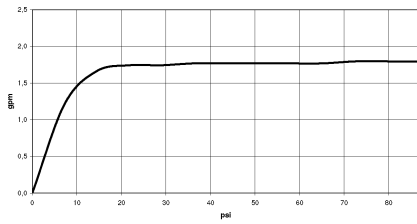

Shower head FlowReduce - Brushed Light Gold

IMO

28 508 980

Fits: IMO, MEM, CL.1, CYO

- 200mm projection
- ball-joint pivotable through 30°
- Three settings: PURIFY RAIN, COMPACT SOFT FLOW, COMPACT AQUAPRESSURE FLOW, max. flow rate 6.8 l/min (at 3 bar)
- with anti-scale system
- spray head Ø 92mm
- rosette 60 x 60 mm
- 1/2" connection
- This product can help a building meet the requirements of Green Building Rating Systems, e.g. LEED®, BREEAM®, DGNB

	Brushed Light Gold	28 508 980-27 0010
	Chrome	28 508 980-00 0010
	Chrome	28 508 980-00
	Brushed Platinum	28 508 980-06 0010
	Brushed Platinum	28 508 980-06
	Platinum	28 508 980-08 0010
	Platinum	28 508 980-08
	Dark Chrome	28 508 980-19 0010
	Dark Chrome	28 508 980-19
	Brushed Light Gold	28 508 980-27
	Brushed Durabrass (23kt Gold)	28 508 980-28 0010
	Brushed Durabrass (23kt Gold)	28 508 980-28
	Matte Black	28 508 980-33
	Matte Black	28 508 980-33 0010
	Brushed Champagne (22kt Gold)	28 508 980-46 0010
	Brushed Champagne (22kt Gold)	28 508 980-46
	Champagne (22kt Gold)	28 508 980-47 0010
	Champagne (22kt Gold)	28 508 980-47
	Brushed Chrome	28 508 980-93 0010
	Brushed Chrome	28 508 980-93
	Brushed Dark Platinum	28 508 980-99 0010
	Brushed Dark Platinum	28 508 980-99

28 508 980

Flow rate chart

Codes & Standards

DIN 4109

ISO 3822

Ü-Zeichen

Shower head FlowReduce - Brushed Light Gold

IMO