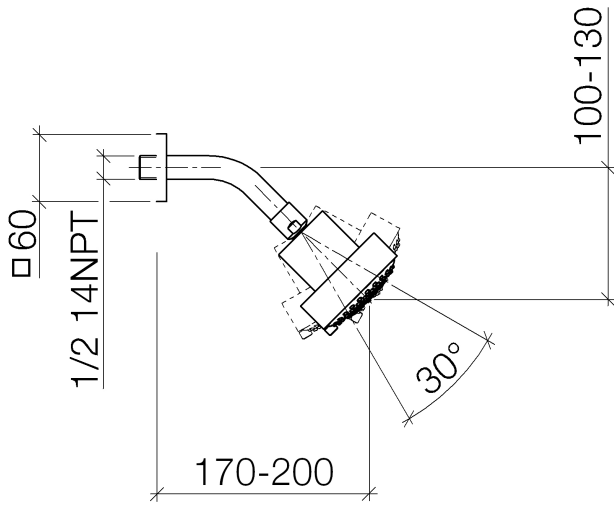

Shower head FlowReduce - Brushed Light Gold

IMO

28 508 980

Fits: IMO, MEM, CL.1, CYO

- 200mm projection
- ball-joint pivotable through 30°
- Three settings: PURIFY RAIN, COMPACT SOFT FLOW, COMPACT AQUAPRESSURE FLOW, max. flow rate 6.8 l/min (at 3 bar)
- with anti-scale system
- spray head Ø 92mm
- rosette 60 x 60 mm
- 1/2" connection
- This product can help a building meet the requirements of Green Building Rating Systems, e.g. LEED®, BREEAM®, DGNB

	Brushed Light Gold	28 508 980-27 0010
	Chrome	28 508 980-00 0010
	Chrome	28 508 980-00
	Brushed Platinum	28 508 980-06 0010
	Brushed Platinum	28 508 980-06
	Platinum	28 508 980-08 0010
	Platinum	28 508 980-08
	Dark Chrome	28 508 980-19 0010
	Dark Chrome	28 508 980-19
	Brushed Light Gold	28 508 980-27
	Brushed Durabrass (23kt Gold)	28 508 980-28 0010
	Brushed Durabrass (23kt Gold)	28 508 980-28
	Matte Black	28 508 980-33
	Matte Black	28 508 980-33 0010
	Brushed Champagne (22kt Gold)	28 508 980-46 0010
	Brushed Champagne (22kt Gold)	28 508 980-46
	Champagne (22kt Gold)	28 508 980-47 0010
	Champagne (22kt Gold)	28 508 980-47
	Brushed Chrome	28 508 980-93 0010
	Brushed Chrome	28 508 980-93
	Brushed Dark Platinum	28 508 980-99 0010
	Brushed Dark Platinum	28 508 980-99

28 508 980

Flow rate chart

Codes & Standards

DIN 4109

ISO 3822

Ü-Zeichen

Shower head FlowReduce - Brushed Light Gold

IMO

28 508 980

Certificates

LGA_38

28 508 980

Product version from 5/15/2020

Parts for other
finishes can be found
here: [Chrome](#)

Shower head FlowReduce - Brushed Light Gold

IMO