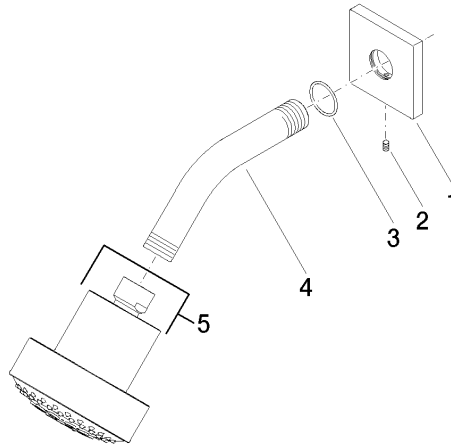

Shower head FlowReduce - Brushed Light Gold

IMO

28 508 980

Fits: IMO, MEM, CL.1, CYO

- 200mm projection
- ball-joint pivotable through 30°
- Three settings: PURIFY RAIN, COMPACT SOFT FLOW, COMPACT AQUAPRESSURE FLOW, max. flow rate 6.8 l/min (at 3 bar)
- with anti-scale system
- spray head Ø 92mm
- rosette 60 x 60 mm
- 1/2" connection
- This product can help a building meet the requirements of Green Building Rating Systems, e.g. LEED®, BREEAM®, DGNB

28 508 980

Certificates

LGA_38

28 508 980

Product version from 5/15/2020

Parts for other
finishes can be found
here: [Chrome](#)

Shower head FlowReduce - Brushed Light Gold

IMO