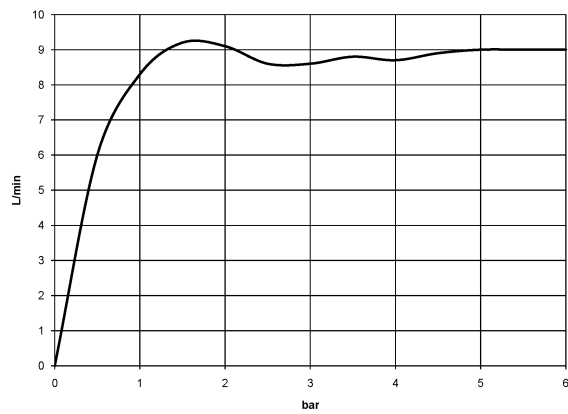

## Shower head - Brushed Durabronz (23kt Gold)

IMO

28 508 980

- 200mm projection
- ball-joint pivotable through 30°
- Three settings: PURIFY RAIN, COMPACT SOFT FLOW, COMPACT AQUAPRESSURE FLOW, max. flow rate 9 l/min (at 3 bar)
- Function from: 7 l/min
- with anti-scale system
- spray head Ø 92mm
- rosette 60 x 60 mm
- 1/2" connection

### Recommended miscellaneous

**Concealed wall elbow -**

- max. recess depth 163 mm
- min. recess depth 90 mm

35 085 970 90

28 508 980

mm [inches]

Flow rate chart

28 508 980