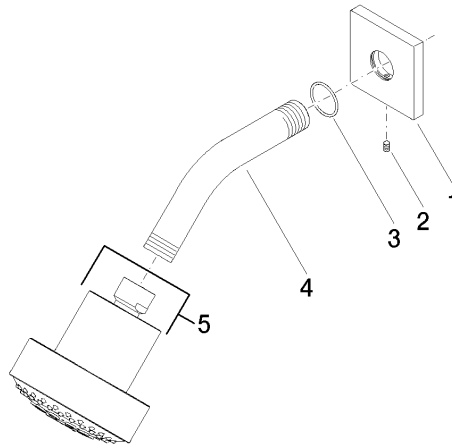

## Shower head - Brushed Durabronz (23kt Gold)

IMO

28 508 980

- 200mm projection
- ball-joint pivotable through 30°
- Three settings: PURIFY RAIN, COMPACT SOFT FLOW, COMPACT AQUAPRESSURE FLOW, max. flow rate 9 l/min (at 3 bar)
- Function from: 7 l/min
- with anti-scale system
- spray head Ø 92mm
- rosette 60 x 60 mm
- 1/2" connection

## Shower head - Brushed Durabronz (23kt Gold)

IMO

28 508 980

### Recommended miscellaneous

**Concealed wall elbow -**

- max. recess depth 163 mm
- min. recess depth 90 mm

35 085 970 90

28 508 980

mm [inches]

Flow rate chart

28 508 980

### Spare parts list

| No. | Item Number        | Name       | Quantity used | Delivery time |
|-----|--------------------|------------|---------------|---------------|
| 1   | 09 27 98 003-28    | rosette    | 1             | 20            |
| 2   | 09 31 11 048 90    | pin        | 1             | 2             |
| 3   | 09 14 10 098 90    | seal       | 1             | 2             |
| 4   | 09 11 03 011-28    | connection | 1             | 20            |
| 5   | 04 12 11 110 00-28 | shower     | 1             | -             |