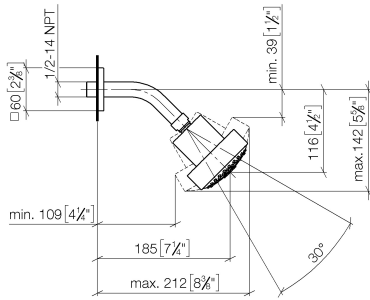

Shower head - Matte Black

IMO

28 508 980

- 200mm projection
- ball-joint pivotable through 30°
- Three settings: PURIFY RAIN, COMPACT SOFT FLOW, COMPACT AQUAPRESSURE FLOW, max. flow rate 9 l/min (at 3 bar)
- Function from: 7 l/min
- with anti-scale system
- spray head Ø 92mm
- rosette 60 x 60 mm
- 1/2" connection

Shower head - Matte Black

IMO

28 508 980

Recommended miscellaneous

Concealed wall elbow -

35 085 970 90

28 508 980

mm [inches]

Flow rate chart