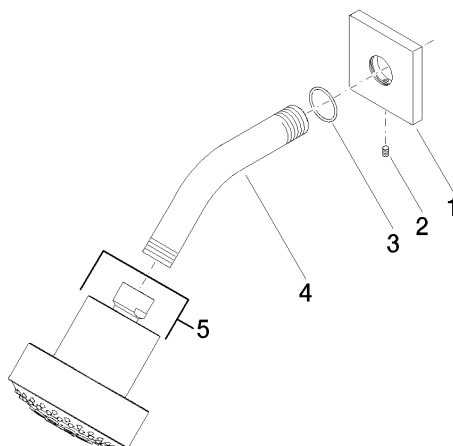

Shower head - Brushed Champagne (22kt Gold)

IMO

28 508 980

- 200mm projection
- ball-joint pivotable through 30°
- Three settings: PURIFY RAIN, COMPACT SOFT FLOW, COMPACT AQUAPRESSURE FLOW, max. flow rate 9 l/min (at 3 bar)
- Function from: 7 l/min
- with anti-scale system
- spray head Ø 92mm
- rosette 60 x 60 mm
- 1/2" connection

Shower head - Brushed Champagne (22kt Gold)

IMO

28 508 980

Recommended miscellaneous

Concealed wall elbow -

- max. recess depth 163 mm
- min. recess depth 90 mm

35 085 970 90

28 508 980

mm [inches]

Flow rate chart

28 508 980

Spare parts list

No.	Item Number	Name	Quantity used	Delivery time
1	09 27 98 003-46	rosette	1	30
2	09 31 11 048 90	pin	1	2
3	09 14 10 098 90	seal	1	2
4	09 11 03 011-46	connection	1	30
5	04 12 11 110 00-46	shower	1	-