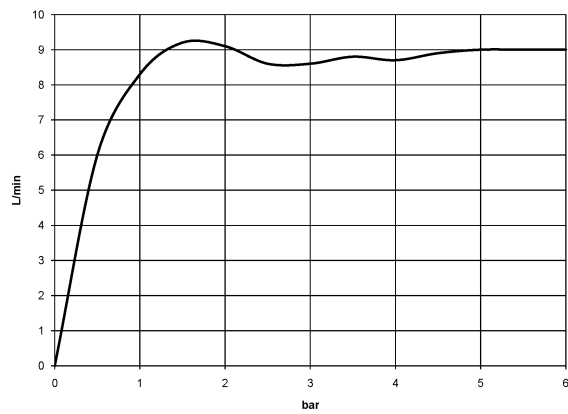

Shower head - Brushed Champagne (22kt Gold)

IMO

28 508 980

- 200mm projection
- ball-joint pivotable through 30°
- Three settings: PURIFY RAIN, COMPACT SOFT FLOW, COMPACT AQUAPRESSURE FLOW, max. flow rate 9 l/min (at 3 bar)
- Function from: 7 l/min
- with anti-scale system
- spray head Ø 92mm
- rosette 60 x 60 mm
- 1/2" connection

Shower head - Brushed Champagne (22kt Gold)

IMO

28 508 980

Recommended miscellaneous

Concealed wall elbow -

- max. recess depth 163 mm
- min. recess depth 90 mm

35 085 970 90

28 508 980

mm [inches]

Flow rate chart

28 508 980

Spare parts list

No.	Item Number	Name	Quantity used	Delivery time
1	09 27 98 003-46	rosette	1	30
2	09 31 11 048 90	pin	1	2
3	09 14 10 098 90	seal	1	2
4	09 11 03 011-46	connection	1	30
5	04 12 11 110 00-46	shower	1	-