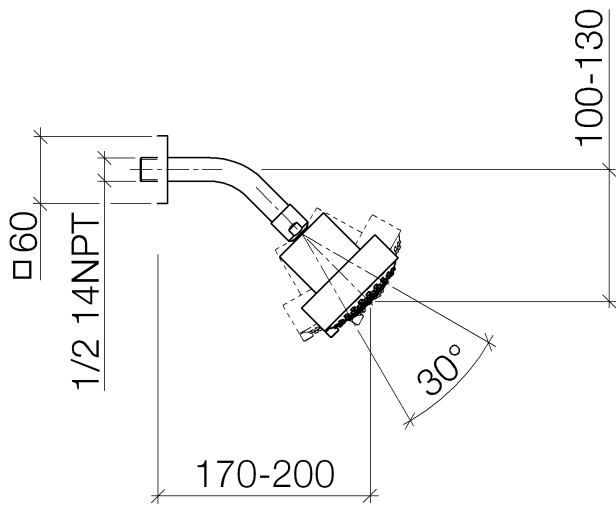

Shower head FlowReduce - Brushed Champagne (22kt Gold)

IMO

28 508 980

Fits: IMO, MEM, CL.1, CYO

- 200mm projection
- ball-joint pivotable through 30°
- Three settings: PURIFY RAIN, COMPACT SOFT FLOW, COMPACT AQUAPRESSURE FLOW, max. flow rate 6.8 l/min (at 3 bar)
- with anti-scale system
- spray head Ø 92mm
- rosette 60 x 60 mm
- 1/2" connection
- This product can help a building meet the requirements of Green Building Rating Systems, e.g. LEED®, BREEAM®, DGNB

28 508 980

Flow rate chart

Certificates

LGA_38653.

28 508 980

Parts for other finishes can be found here: [Chrome](#)

Spare parts list

No.	Item Number	Name	Quantity used	Delivery time
1	09 27 98 003-46	rosette	1	30
2	09 31 11 048 90	pin	1	2
3	09 14 10 098 90	seal	1	2
4	09 11 03 011-46	connection	1	30
5	04 12 11 110 30-46	shower	1	-