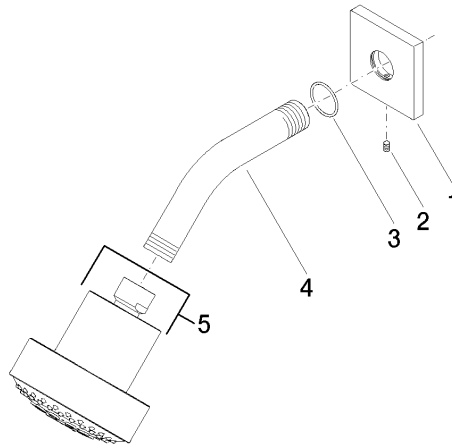

Shower head - Champagne (22kt Gold)

IMO

28 508 980

- 200mm projection
- ball-joint pivotable through 30°
- Three settings: PURIFY RAIN, COMPACT SOFT FLOW, COMPACT AQUAPRESSURE FLOW, max. flow rate 9 l/min (at 3 bar)
- Function from: 7 l/min
- with anti-scale system
- spray head Ø 92mm
- rosette 60 x 60 mm
- 1/2" connection

28 508 980

Recommended miscellaneous

-
- | | | |
|---|--|---------------|
|  | Concealed wall elbow -
●max. recess depth 163 mm
●min. recess depth 90 mm | 35 085 970 90 |
|---|--|---------------|

28 508 980

mm [inches]

Flow rate chart

28 508 980

Spare parts list

No.	Item Number	Name	Quantity used	Delivery time
1	09 27 98 003-47	rosette	1	30
2	09 31 11 048 90	pin	1	2
3	09 14 10 098 90	seal	1	2
4	09 11 03 011-47	connection	1	30
5	04 12 11 110 00-47	shower	1	-