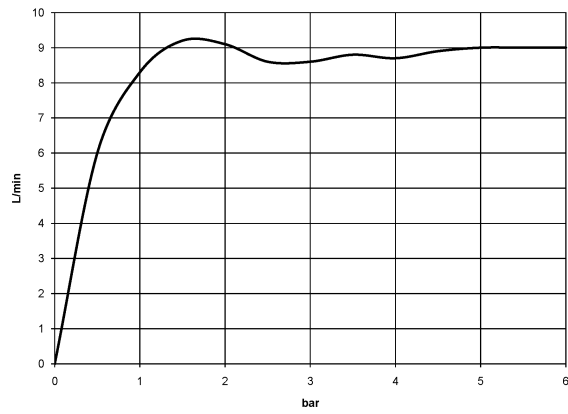

Shower head - Brushed Chrome

IMO

28 508 980

- 200mm projection
- ball-joint pivotable through 30°
- Three settings: PURIFY RAIN, COMPACT SOFT FLOW, COMPACT AQUAPRESSURE FLOW, max. flow rate 9 l/min (at 3 bar)
- Function from: 7 l/min
- with anti-scale system
- spray head Ø 92mm
- rosette 60 x 60 mm
- 1/2" connection

28 508 980

Recommended miscellaneous

Concealed wall elbow - 35 085 970 90
●max. recess depth 163 mm
●min. recess depth 90 mm

28 508 980

mm [inches]

Flow rate chart

28 508 980

Spare parts list