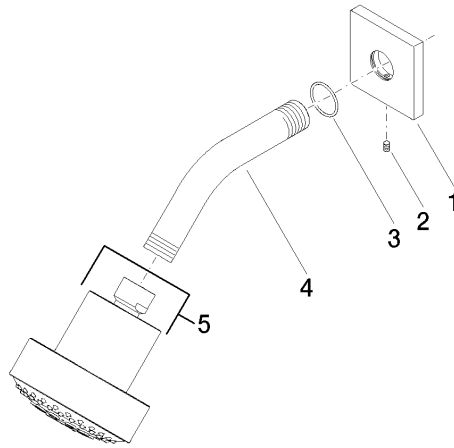

Shower head - Brushed Chrome

IMO

28 508 980

- 200mm projection
- ball-joint pivotable through 30°
- Three settings: PURIFY RAIN, COMPACT SOFT FLOW, COMPACT AQUAPRESSURE FLOW, max. flow rate 9 l/min (at 3 bar)
- Function from: 7 l/min
- with anti-scale system
- spray head Ø 92mm
- rosette 60 x 60 mm
- 1/2" connection

28 508 980

Recommended miscellaneous

Concealed wall elbow - 35 085 970 90
●max. recess depth 163 mm
●min. recess depth 90 mm

28 508 980

mm [inches]

Flow rate chart

28 508 980

Spare parts list

No.	Item Number	Name	Quantity used	Delivery time
1	09 27 98 003-93	rosette	1	20
2	09 31 11 048 90	pin	1	2
3	09 14 10 098 90	seal	1	2
4	09 11 03 011-93	connection	1	20
5	04 12 11 110 00-93	shower	1	-

Spare part can no longer be ordered, please order the replacement item