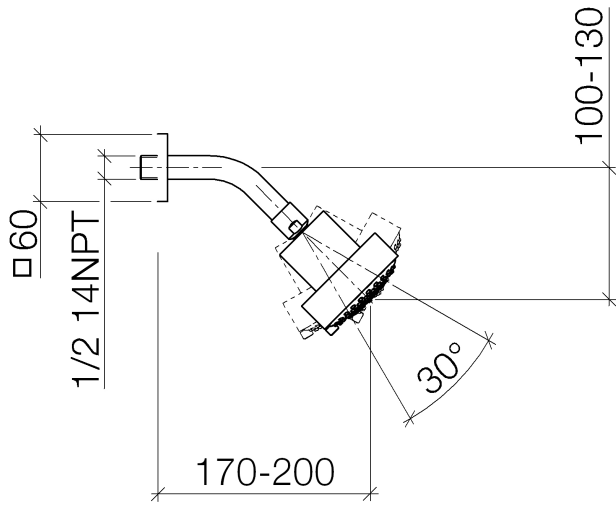

Shower head FlowReduce - Brushed Chrome

IMO

28 508 980

Fits: IMO, MEM, CL.1, CYO

- 200mm projection
- ball-joint pivotable through 30°
- Three settings: PURIFY RAIN, COMPACT SOFT FLOW, COMPACT AQUAPRESSURE FLOW, max. flow rate 6.8 l/min (at 3 bar)
- with anti-scale system
- spray head Ø 92mm
- rosette 60 x 60 mm
- 1/2" connection
- This product can help a building meet the requirements of Green Building Rating Systems, e.g. LEED®, BREEAM®, DGNB

	Brushed Chrome	28 508 980-93 0010
	Chrome	28 508 980-00 0010
	Chrome	28 508 980-00
	Brushed Platinum	28 508 980-06 0010
	Brushed Platinum	28 508 980-06
	Platinum	28 508 980-08 0010
	Platinum	28 508 980-08
	Dark Chrome	28 508 980-19 0010
	Dark Chrome	28 508 980-19
	Brushed Light Gold	28 508 980-27
	Brushed Light Gold	28 508 980-27 0010
	Brushed Durabross (23kt Gold)	28 508 980-28 0010
	Brushed Durabross (23kt Gold)	28 508 980-28
	Matte Black	28 508 980-33
	Matte Black	28 508 980-33 0010
	Brushed Champagne (22kt Gold)	28 508 980-46 0010
	Brushed Champagne (22kt Gold)	28 508 980-46
	Champagne (22kt Gold)	28 508 980-47 0010
	Champagne (22kt Gold)	28 508 980-47
	Brushed Chrome	28 508 980-93
	Brushed Dark Platinum	28 508 980-99 0010
	Brushed Dark Platinum	28 508 980-99

28 508 980

Flow rate chart

Certificates

IAPMO_11777. IAPMO_4976 (2). LGA_38653.

28 508 980

Parts for other finishes can be found here: [Chrome](#)

Spare parts list

No.	Item Number	Name	Quantity used	Delivery time
1	09 27 98 003-93	rosette	1	20
2	09 31 11 048 90	pin	1	2
3	09 14 10 098 90	seal	1	2
4	09 11 03 011-93	connection	1	20
5	04 12 11 110 30-93	shower	1	-