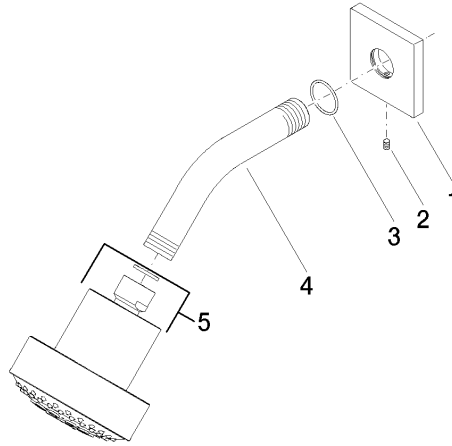

Shower head FlowReduce - Brushed Chrome

IMO

28 508 980

Fits: IMO, MEM, CL.1, CYO

- 200mm projection
- ball-joint pivotable through 30°
- Three settings: PURIFY RAIN, COMPACT SOFT FLOW, COMPACT AQUAPRESSURE FLOW, max. flow rate 6.8 l/min (at 3 bar)
- with anti-scale system
- spray head Ø 92mm
- rosette 60 x 60 mm
- 1/2" connection
- This product can help a building meet the requirements of Green Building Rating Systems, e.g. LEED®, BREEAM®, DGNB

28 508 980

Flow rate chart

Certificates

IAPMO_11777. IAPMO_4976 (2). LGA_38653.

28 508 980

Parts for other finishes can be found here: [Chrome](#)

Spare parts list

No.	Item Number	Name	Quantity used	Delivery time
1	09 27 98 003-93	rosette	1	20
2	09 31 11 048 90	pin	1	2
3	09 14 10 098 90	seal	1	2
4	09 11 03 011-93	connection	1	20
5	04 12 11 110 30-93	shower	1	-