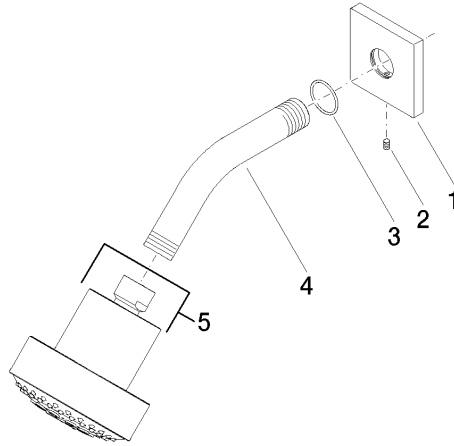

## Shower head - Brushed Dark Platinum

IMO

28 508 980

- 200mm projection
- ball-joint pivotable through 30°
- Three settings: PURIFY RAIN, COMPACT SOFT FLOW, COMPACT AQUAPRESSURE FLOW, max. flow rate 9 l/min (at 3 bar)
- Function from: 7 l/min
- with anti-scale system
- spray head Ø 92mm
- rosette 60 x 60 mm
- 1/2" connection

28 508 980

Recommended miscellaneous

**Concealed wall elbow -** 35 085 970 90

- max. recess depth 163 mm
- min. recess depth 90 mm

28 508 980

mm [inches]

Flow rate chart

28 508 980

### Spare parts list

No.	Item Number	Name	Quantity used	Delivery time
1	09 27 98 003-99	rosette	1	30
2	09 31 11 048 90	pin	1	2
3	09 14 10 098 90	seal	1	2
4	09 11 03 011-99	connection	1	30
5	04 12 11 110 00-99	shower	1	-