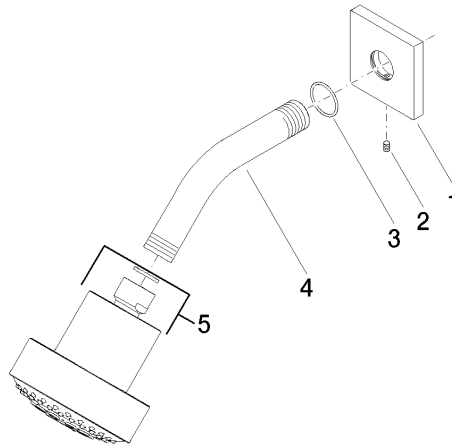

## Shower head FlowReduce - Brushed Dark Platinum

IMO

28 508 980

Fits: IMO, MEM, CL.1, CYO

- 200mm projection
- ball-joint pivotable through 30°
- Three settings: PURIFY RAIN, COMPACT SOFT FLOW, COMPACT AQUAPRESSURE FLOW, max. flow rate 6.8 l/min (at 3 bar)
- with anti-scale system
- spray head Ø 92mm
- rosette 60 x 60 mm
- 1/2" connection
- This product can help a building meet the requirements of Green Building Rating Systems, e.g. LEED®, BREEAM®, DGNB

28 508 980

Flow rate chart

Certificates

IAPMO\_11777. IAPMO\_4976 (1). LGA\_38653.

28 508 980

Parts for other finishes can be found here: [Chrome](#)

### Spare parts list

No.	Item Number	Name	Quantity used	Delivery time
1	09 27 98 003-99	rosette	1	30
2	09 31 11 048 90	pin	1	2
3	09 14 10 098 90	seal	1	2
4	09 11 03 011-99	connection	1	30
5	04 12 11 110 30-99	shower	1	30