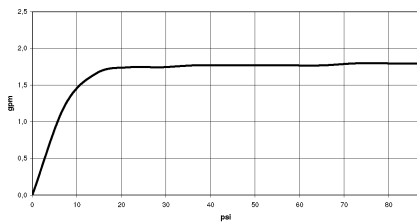

Certificates

IAPMO_11777. IAPMO_4976 (1). LGA_38653.