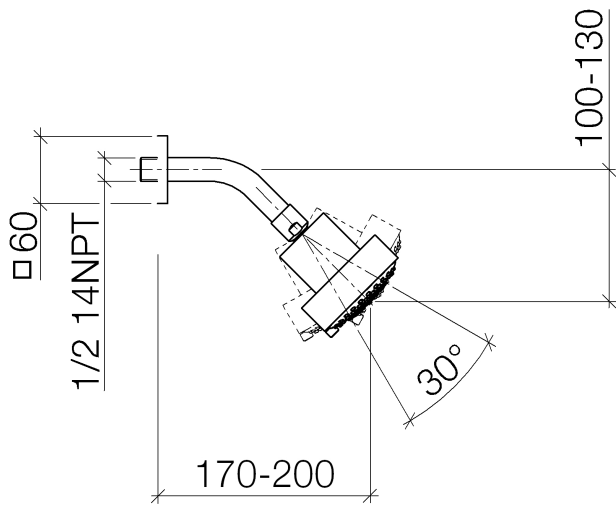

28 508 980

Flow rate chart