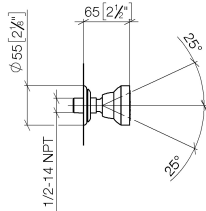

**MADISON Body spray without volume control FlowReduce - Durabrand (23kt Gold)**

MADISON

28 518 360

- spray head Ø 55mm
- ball-joint pivotable through 25° (in any direction)
- rain flow
- rosette Ø 55 mm
- 1/2" connection
- max. flow 5 l/min
- This product can help a building meet the requirements of Green Building Rating Systems, e.g. LEED®, BREEAM®, DGNB

**Concealed wall elbow -** 35 085 970 90

- max. recess depth 163 mm
- min. recess depth 90 mm

28 518 360  
mm [inches]

Flow rate chart

Trajectory diagram

Certificates

LGA\_38651.

28 518 360