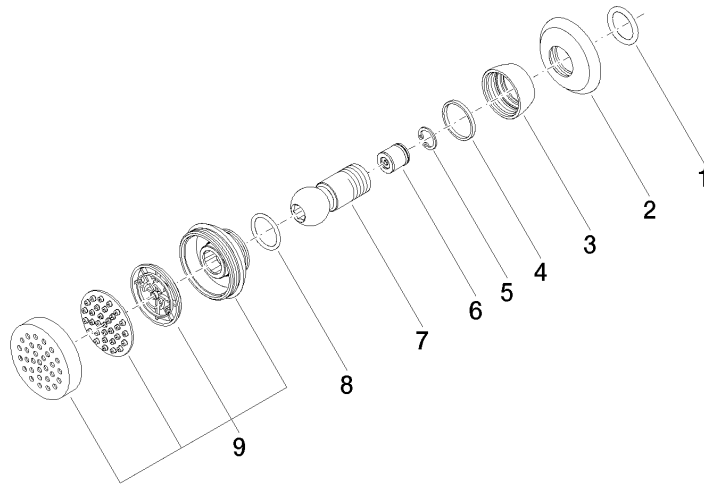

**MADISON Body spray without volume control FlowReduce - Durabrand (23kt Gold)**

MADISON

28 518 360

- spray head Ø 55mm
- ball-joint pivotable through 25° (in any direction)
- rain flow
- rosette Ø 55 mm
- 1/2" connection
- max. flow 5 l/min
- This product can help a building meet the requirements of Green Building Rating Systems, e.g. LEED®, BREEAM®, DGNB

**Concealed wall elbow -** 35 085 970 90

- max. recess depth 163 mm
- min. recess depth 90 mm

28 518 360  
mm [inches]

Flow rate chart

Trajectory diagram

Certificates

LGA\_38651.

28 518 360

### Spare parts list

No.	Item Number	Name	Quantity used	Delivery time
1	90 14 10 026 00 90	seal	1	2
2	09 27 35 003-09	rosette	1	40
3	09 23 30 027-09	nut	1	60
4	09 14 15 010 90	ring	1	2
5	09 16 01 014 90	ring	1	2
6	09 23 01 048 90	back-flow preventer	1	2
7	09 21 40 016-09	connection	1	40
8	09 14 10 015 90	seal	1	2
9	90 12 05 028 00-09	casing ( completely )	1	40