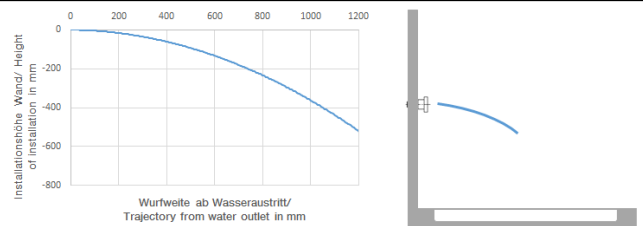

**MADISON Body spray without volume control FlowReduce - Durabrand (23kt Gold)**

MADISON

28 518 360

- spray head Ø 55mm
- ball-joint pivotable through 25° (in any direction)
- rain flow
- rosette Ø 55 mm
- 1/2" connection
- max. flow 5 l/min
- This product can help a building meet the requirements of Green Building Rating Systems, e.g. LEED®, BREEAM®, DGNB

**Concealed wall elbow -** 35 085 970 90

- max. recess depth 163 mm
- min. recess depth 90 mm

28 518 360  
mm [inches]

Flow rate chart

Trajectory diagram

Certificates

LGA\_38651.

28 518 360