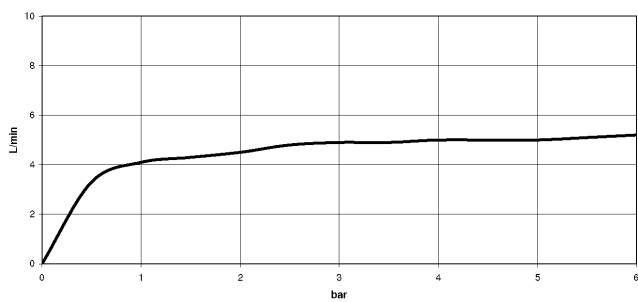

**MADISON Body spray without volume control FlowReduce - Durabrand (23kt Gold)**

MADISON

28 518 360

- spray head Ø 55mm
- ball-joint pivotable through 25° (in any direction)
- rain flow
- rosette Ø 55 mm
- 1/2" connection
- max. flow 5 l/min
- This product can help a building meet the requirements of Green Building Rating Systems, e.g. LEED®, BREEAM®, DGNB

**Concealed wall elbow -** 35 085 970 90

- max. recess depth 163 mm
- min. recess depth 90 mm

28 518 360  
mm [inches]

Flow rate chart

Trajectory diagram

Certificates

LGA\_38651.

28 518 360